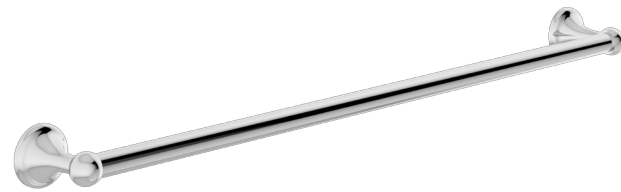

Towel Ring
663TR
663TR-STN

Toilet Paper Holder
663TP
663TP-STN

Robe Hook
663RH
663RH-STN

Towel Bar
(18") 663TB-18
(18") 663TB-18-STN
(24") 663TB-24
(24") 663TB-24-STN

Curved Shower Rod
(5') 353SR-5
(6') 353SR-6

The transitional design of the Unity Collection showcases quality in its most graceful form. From the bath to the kitchen, the curves of the handles and spouts add a cohesive look with functional elegance.

Available in these finishes:

Polished Chrome

Satin Nickel
Radiance® PVD
(STN)

Available for Kitchen Faucet

Stainless Steel
Radiance® PVD
(STS)

Single Handle Centerset
Lavatory Faucet
S-6612-1.5
S-6612-STN-1.5

Two Handle Centerset
Lavatory Faucet
SLC-6612-1.5
SLC-6612-STN-1.5

Tub/Shower System
S-6600TS
S-6600TS-STN

Tub/Shower System
S-6602
S-6602-STN

Tub/Hand Shower
System
S-6604
S-6604-STN

Two Handle Widespread
Lavatory Faucet
SLW-6612-1.5
SLW-6612-STN-1.5