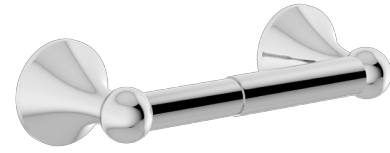

Towel Ring
663TR
663TR-STN

Toilet Paper Holder
663TP
663TP-STN

Robe Hook
663RH
663RH-STN

Towel Bar
(18") 663TB-18
(18") 663TB-18-STN
(24") 663TB-24
(24") 663TB-24-STN

Curved Shower Rod
(5') 353SR-5
(6') 353SR-6

The transitional design of the Unity Collection showcases quality in its most graceful form. From the bath to the kitchen, the curves of the handles and spouts add a cohesive look with functional elegance.

Available in these finishes:

Polished Chrome

Satin Nickel
Radiance® PVD
(STN)

Available for Kitchen Faucet

Stainless Steel
Radiance® PVD
(STS)

Single Handle Centerset
Lavatory Faucet
S-6612-1.5
S-6612-STN-1.5

Two Handle Centerset
Lavatory Faucet
SLC-6612-1.5
SLC-6612-STN-1.5

Tub/Shower System
S-6600TS
S-6600TS-STN

Tub/Shower System
S-6602
S-6602-STN

Tub/Hand Shower
System
S-6604
S-6604-STN

Two Handle Widespread
Lavatory Faucet
SLW-6612-1.5
SLW-6612-STN-1.5