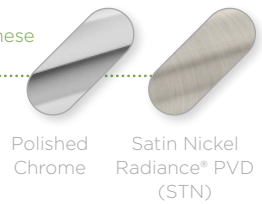

Towel Ring
663TR
663TR-STN

Toilet Paper Holder
663TP
663TP-STN

Robe Hook
663RH
663RH-STN

Towel Bar
(18") 663TB-18
(18") 663TB-18-STN
(24") 663TB-24
(24") 663TB-24-STN

Curved Shower Rod
(5') 353SR-5
(6') 353SR-6

The transitional design of the Unity Collection showcases quality in its most graceful form. From the bath to the kitchen, the curves of the handles and spouts add a cohesive look with functional elegance.

Available in these finishes:

Polished Chrome

Satin Nickel
Radiance® PVD
(STN)

Available for Kitchen Faucet

Stainless Steel
Radiance® PVD
(STS)

Single Handle Centerset
Lavatory Faucet
S-6612-1.5
S-6612-STN-1.5