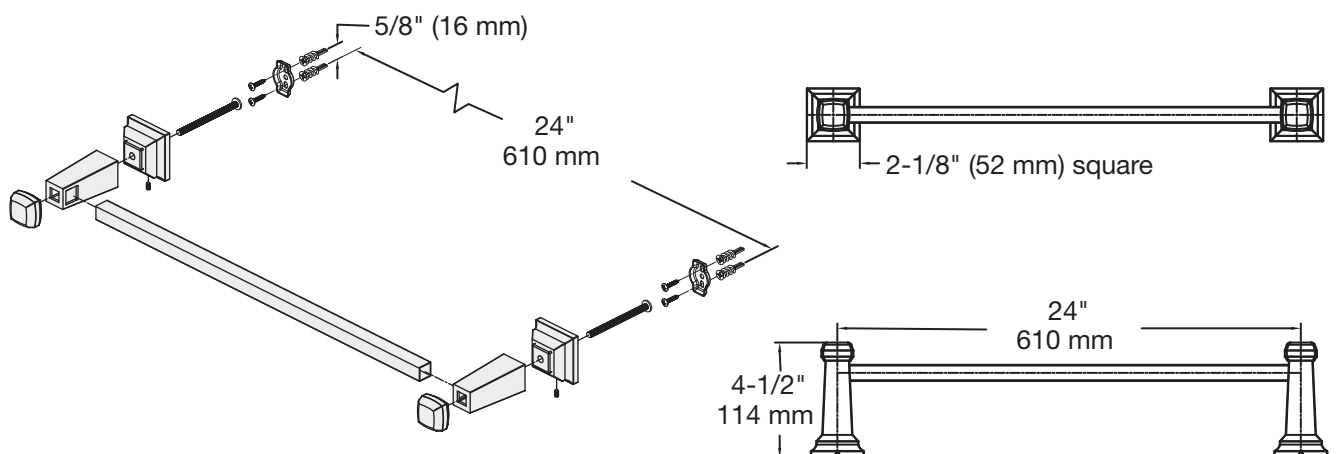

Dimensions Oxford Towel Bar, 423TB-24

Symmons Industries, Inc. ■ 31 Brooks Drive ■ Braintree, MA 02184
(800) 796-6667, (781) 848-2250 ■ Fax (800) 961-9621, (781) 843-3849
Website: www.symmons.com ■ Email: customerservice@symmons.com

©2008 Symmons Industries, Inc. Printed in U.S.A. ■ 102308

SYMMONS®

the smart choice™