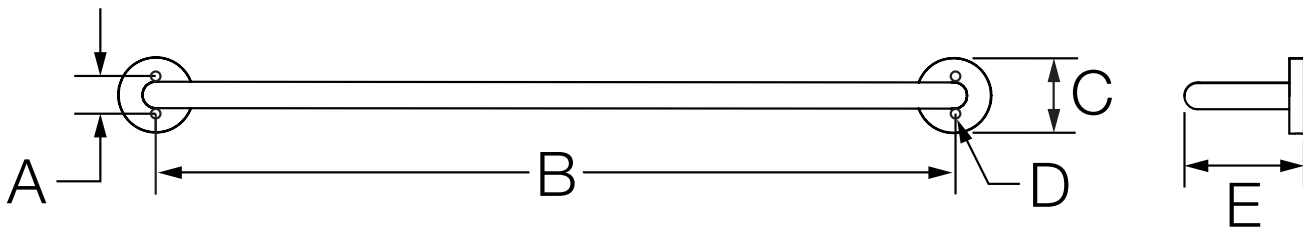

Location:

Identity™

673TB-24  
24" Towel Bar

**Specification Submittal**

Model Numbers	Specification
<input type="checkbox"/> <b>673TB-24</b> <i>Identity 24" Towel Bar</i>	24" towel bar made from metal construction, plated in standard polished chrome finish. Includes durable anchors for 1/2" drywall or tile applications and features a universal mounting kit. When installed properly, the anchors hold a maximum weight of 50 lbs.
Modifications	Warranty
<input type="checkbox"/> <b>-STN</b> <i>Satin Nickel finish</i>	<b>Limited Lifetime</b> - to the original end purchaser in consumer/residential installations. <b>5 Years</b> - for industrial/commercial installations. Refer to <a href="http://www.symmons.com/warranty">www.symmons.com/warranty</a> for complete warranty information.

**Note:** Append appropriate -suffix to model number.

**Dimensions**

Measurements	
A	3/4", 19 mm
B	23-5/8", 600 mm
C	1-13/16", 46 mm
D	(4x) Hole Size Ø 5/16", 8 mm
E	2-7/8", 73 mm

**Note:** Dimensions subject to change without notice.

**Dimensions**

Mesures	
A	3/4 po, 19 mm
B	23-5/8 po, 600 mm
C	1-13/16 po, 46 mm
D	(4x) Taille de trou Ø 5/16 po, 8 mm
E	2-7/8 po, 73 mm

**Remarque :** Les dimensions sont sujettes à changer sans préavis.