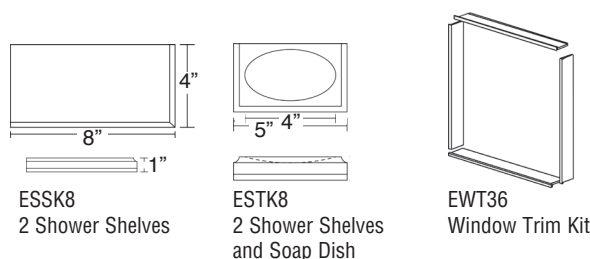

ETT Outside Tile Edge Trim

EST Seam Trim

Solid Surface Trim Kits

EFIM Flat Inside Corner Trim

Grab Bars: BS, PS

TSGB59

Solid Surface Kits

ESSK8
2 Shower Shelves

ESTK8
2 Shower Shelves
and Soap Dish

EWT36
Window Trim Kit

EOTK Outside Edge Trim
EOTTK Outside Tile Edge Trim