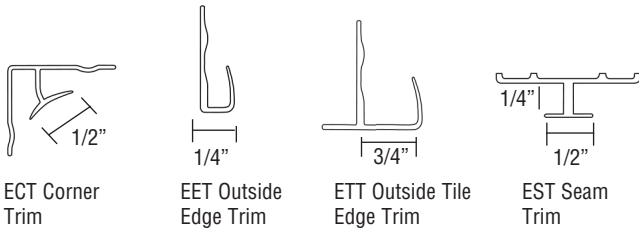

60" x 60" shower/tub walls EWK6060

	MODEL NO	DESCRIPTION
A	EWK606072	Back Wall (1 panel)
B	or	Left End Wall (1 panel)
C	EWK606096	Right End Wall (1 panel)
D		Inside Corner Trim (2 pcs.)
E	EXK606024	Extension Wall Kit (3 pcs)
D		Inside Corner Trim (2 pcs.)
F		Seam Joint Trim (2 pcs.)

OPTIONS: STORAGE PODS

Available for on-site installation. Must be ordered separately. See Accessories Specification for further information.

STV Vertical Storage Pods

STH Horizontal Storage Pods

OPTIONS: ACCESSORIES

Available for on-site installation. Must be ordered separately. See Accessories Specification for further information.

Colored Aluminum Trim Kits: 31 White, 38 Bisque, 39 Grey

ECT Corner Trim

EET Outside Edge Trim

ETT Outside Tile Edge Trim

EST Seam Trim

Solid Surface Trim Kits

EFIM Flat Inside Corner Trim

Grab Bars: BS, PS

TSGB59

Solid Surface Kits

ESSK8
2 Shower Shelves