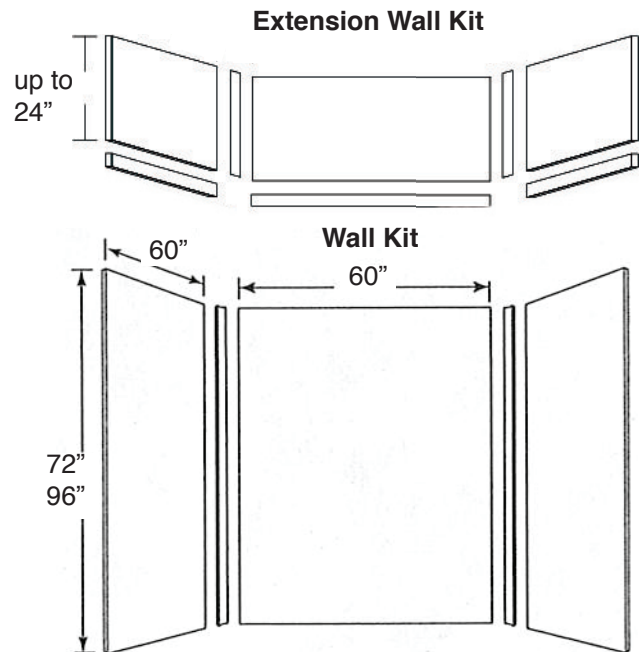

FEATURES

- 60" x 60" Shower/Tub Walls for new or existing construction.
- Thick 1/4" compression molded solid surface material for superior strength, beauty and easy cleaning. Surface will not support bacteria growth.
- Easier to install than tile. Walls glue right over existing surface. Walls have a beveled outside edge and are trimmable for custom fit.
- EWK Wall Kits include three wall panels, two color coordinated inside corner trim pieces and four 11-oz. tubes 100% silicone adhesive. Available in 72" and 96" panel height.
- EWKX Wall Kits include three 72" H wall panels, two color coordinated inside corner trim pieces, installation materials and EXK Extension Wall Kit that adds up to an additional 24" in height.
- 10 Year Limited Residential Warranty / 3 Year Commercial Warranty

COLORS

- 3 solid and 6 pattern colors.

OPTIONS

- Storage pods, grab bars, storage shelves, flat inside corner molding, colored aluminum trim, outside corner trims and window trim kit.

Specified Model

	SIZE	MODEL NO.	DESCRIPTION	Width	Depth	Height
SHOWER WALL KITS						
<input type="checkbox"/>	60" x 60" x 72"	EWK606072	Shower Wall Kit	60"	to 60"	72"
<input type="checkbox"/>	60" x 60" x 96"	EWK606096	Shower Wall Kit	60"	to 60"	96"
<input type="checkbox"/>	60" x 60" x 96"	EWKX606096	Shower Walls & Ext. Kit	60"	to 60"	96"
OPTIONAL COMPONENTS						
<input type="checkbox"/>	60" x 60" x 24"	EXK606024	Extension Wall Kit	60"	to 60"	to 24"

60" x 60" shower/tub walls EWK6060

	MODEL NO	DESCRIPTION
A	EWK606072	Back Wall (1 panel)
B	or	Left End Wall (1 panel)
C	EWK606096	Right End Wall (1 panel)
D		Inside Corner Trim (2 pcs.)
E	EXK606024	Extension Wall Kit (3 pcs)
D		Inside Corner Trim (2 pcs.)
F		Seam Joint Trim (2 pcs.)