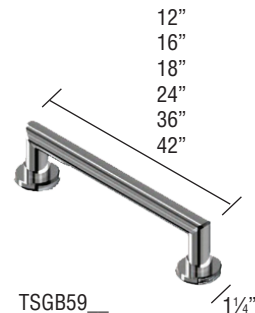

ETT Outside Tile Edge Trim

EST Seam Trim

Solid Surface Trim Kits

EFIM Flat Inside Corner Trim

Grab Bars: BS, PS

TSGB59

Solid Surface Kits

ESSK8
2 Shower Shelves

ESTK8
2 Shower Shelves
and Soap Dish

EWT36
Window Trim Kit

EOTK Outside Edge Trim
EOTTK Outside Tile Edge Trim