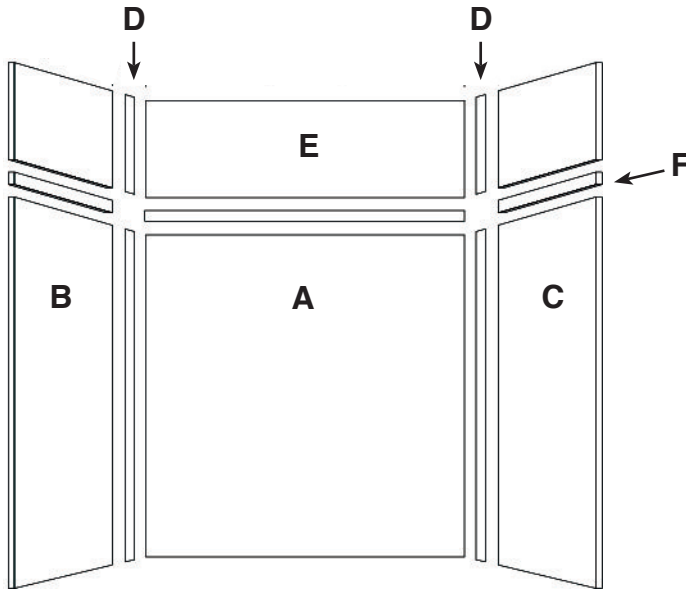

FEATURES

- 60" x 60" Shower/Tub Walls for new or existing construction.
- Thick 1/4" compression molded solid surface material for superior strength, beauty and easy cleaning. Surface will not support bacteria growth.
- Easier to install than tile. Walls glue right over existing surface. Walls have a beveled outside edge and are trimmable for custom fit.
- EWK Wall Kits include three wall panels, two color coordinated inside corner trim pieces and four 11-oz. tubes 100% silicone adhesive. Available in 72" and 96" panel height.
- EWKX Wall Kits include three 72" H wall panels, two color coordinated inside corner trim pieces, installation materials and EXK Extension Wall Kit that adds up to an additional 24" in height.
- 10 Year Limited Residential Warranty / 3 Year Commercial Warranty

COLORS

- 3 solid and 6 pattern colors.

OPTIONS

- Storage pods, grab bars, storage shelves, flat inside corner molding, colored aluminum trim, outside corner trims and window trim kit.

Specified Model

	SIZE	MODEL NO.	DESCRIPTION	Width	Depth	Height
SHOWER WALL KITS						
<input type="checkbox"/>	60" x 60" x 72"	EWK606072	Shower Wall Kit	60"	to 60"	72"
<input type="checkbox"/>	60" x 60" x 96"	EWK606096	Shower Wall Kit	60"	to 60"	96"
<input type="checkbox"/>	60" x 60" x 96"	EWKX606096	Shower Walls & Ext. Kit	60"	to 60"	96"
OPTIONAL COMPONENTS						
<input type="checkbox"/>	60" x 60" x 24"	EXK606024	Extension Wall Kit	60"	to 60"	to 24"

60" x 60" shower/tub walls EWK6060

	MODEL NO	DESCRIPTION
A	EWK606072	Back Wall (1 panel)
B	or	Left End Wall (1 panel)
C	EWK606096	Right End Wall (1 panel)
D		Inside Corner Trim (2 pcs.)
E	EXK606024	Extension Wall Kit (3 pcs)
D		Inside Corner Trim (2 pcs.)
F		Seam Joint Trim (2 pcs.)