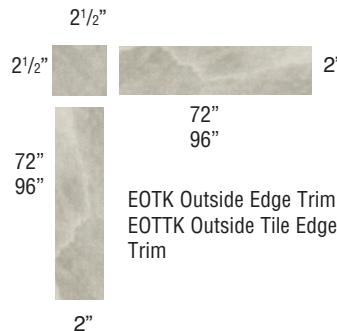

ETT Outside Tile Edge Trim

EST Seam Trim

Solid Surface Trim Kits

EFIM Flat Inside Corner Trim

Grab Bars: BS, PS

TSGB59

Solid Surface Kits

ESSK8
2 Shower Shelves

ESTK8
2 Shower Shelves
and Soap Dish

EWT36
Window Trim Kit

EOTK Outside Edge Trim
EOTTK Outside Tile Edge Trim