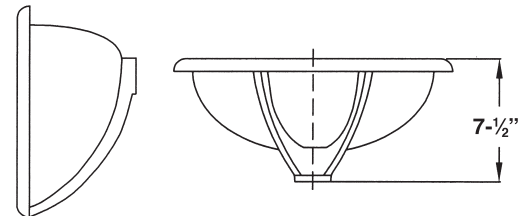

To Be Specified: Color (see below)

☐	01 White
☐	08 Biscuit

Compliance Certifications - Meets or Exceeds the Following Specifications

- ASME A112.19.2M-1998
- Canadian Uniform Plumbing Code 2002
- UPC®

Dimensions shown for location of supplies, waste and mounting clips are suggested. Installation instructions supplied with lavatory. Mounting clips included.

Provide suitable reinforcement for wall support. These measurements are subject to change or cancellation. No responsibility is assumed for use of superceded or voided pages.