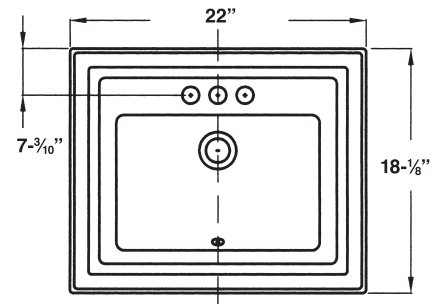

FEATURES

- Self-rimming.
- 4" (101.6mm) or 8" (203.2mm) faucet hole drillings.
- Vitreous china.
- Countertop mounting.
- Rectangular shape lavatory bowl with concealed overflow.
- 5 Year Limited Residential Warranty / 1 Year Commercial Warranty

COLORS

- White

TOILETS/LAVS

Specified Model

| | MODEL NO. | DESCRIPTION | Length | Width | Height |
|----------------------------|-----------|----------------------------|--------|----------------------------------|---------------------------------|
| COUNTERTOP LAVATORY | | | | | |
| <input type="checkbox"/> | TL-1544 | Lavatory Bowl - 4" centers | 22" | 18 ¹ / ₈ " | 7 ¹ / ₂ " |
| <input type="checkbox"/> | TL-1548 | Lavatory Bowl - 8" centers | 22" | 18 ¹ / ₈ " | 7 ¹ / ₂ " |

To Be Specified: Color (see below)

01 White

**Compliance Certifications -
Meets or Exceeds the Following Specifications**

- ASME A112.19.2M-1998
- Canadian Uniform Plumbing Code 2002
- UPC®

Dimensions shown for location of supplies, waste and mounting clips are suggested. Installation instructions supplied with lavatory. Mounting clips included.