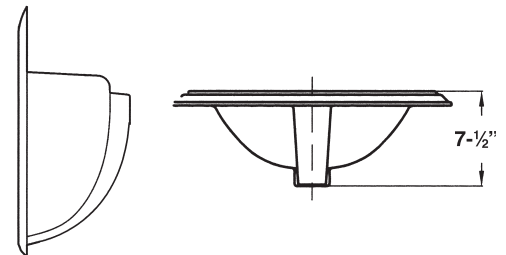

FEATURES

- Self-rimming.
- 4" (101.6mm) or 8" (203.2mm) faucet hole drillings.
- Vitreous china.
- Countertop mounting.
- Rectangular shape lavatory bowl with concealed overflow.
- 5 Year Limited Residential Warranty / 1 Year Commercial Warranty

COLORS

- White

TOILETS/LAVS

Specified Model

| | MODEL NO. | DESCRIPTION | Length | Width | Height |
|----------------------------|-----------|----------------------------|--------|----------------------------------|---------------------------------|
| COUNTERTOP LAVATORY | | | | | |
| <input type="checkbox"/> | TL-1544 | Lavatory Bowl - 4" centers | 22" | 18 ¹ / ₈ " | 7 ¹ / ₂ " |
| <input type="checkbox"/> | TL-1548 | Lavatory Bowl - 8" centers | 22" | 18 ¹ / ₈ " | 7 ¹ / ₂ " |

To Be Specified: Color (see below)

01 White

**Compliance Certifications -
Meets or Exceeds the Following Specifications**

- ASME A112.19.2M-1998
- Canadian Uniform Plumbing Code 2002
- UPC®

Dimensions shown for location of supplies, waste and mounting clips are suggested. Installation instructions supplied with lavatory. Mounting clips included.