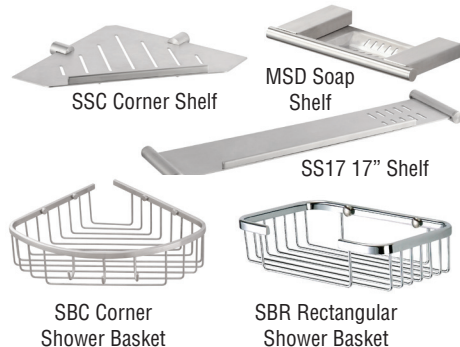

Available for on-site installation. Must be ordered separately.

STH1414 and STV15814-SS27

STH Horizontal Storage Pods
Horizontal Pods are designed to run the entire length of the shower in 60", 48" or 36" sizes

STH5814-SS

STV Vertical Storage Pods
Vertical Pods are designed to run between stud walls.

STVL Lighted Storage Pod

OPTIONS: ACCESSORIES

Available for on-site installation. Must be ordered separately.

Solid Surface Trim Kits

Shelves & Baskets - stainless steel

Grab Bars