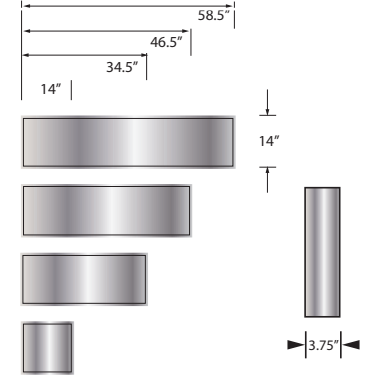

FEATURES

- 48" x 36" Shower Walls with a realistic 4" x 8" subway tile pattern for new or existing construction. Saramar® has the realistic look of tile without the maintenance of grout.
- Thick 1/4" compression molded solid surface material for superior strength, beauty and easy cleaning. Surface will not support bacteria growth.
- Easier to install than tile. Walls glue right over existing surface. Walls are trimmable for custom fit.
- SWK Wall Kits include three wall panels, two color coordinated inside corner trim pieces, wall panel 100% silicone adhesive and interior sealing silicone. Available in 72" and 96" panel height.
- Saramar® solid surface material has color all the way through for a renewable surface.
- 10 Year Limited Residential Warranty / 3 Year Commercial Warranty

48" x 36" shower walls SWK4836

	MODEL NO	DESCRIPTION
A	SWK483672	Back Wall (1 panel)
B	or	Left End Wall (1 panel)
C	SWK483696	Right End Wall (1 panel)
D		Inside Corner Trim (2 pcs.)

OPTIONS: STORAGE PODS

Available for on-site installation. Must be ordered separately.

STH1414 and STV15814-SS27

STH Horizontal Storage Pods
Horizontal Pods are designed to run the entire length of the shower in 60", 48" or 36" sizes