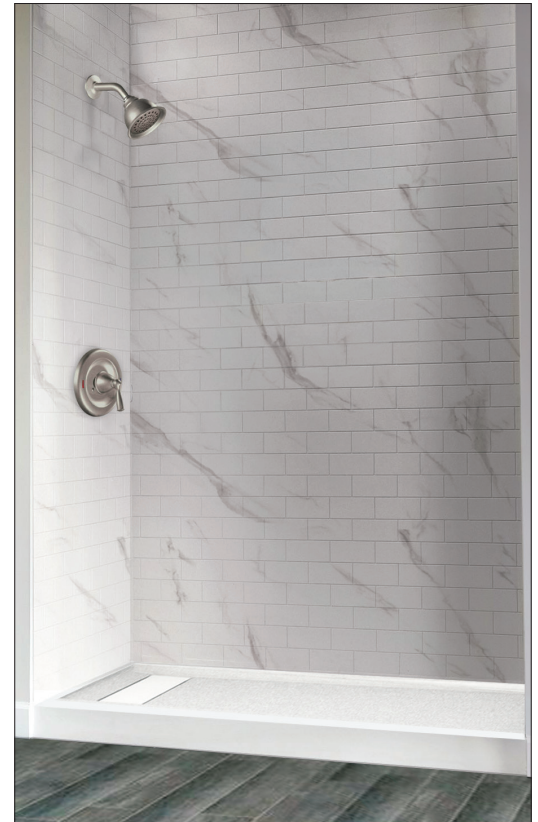

FEATURES

- 48" x 36" Shower Walls with a realistic 4" x 8" subway tile pattern for new or existing construction. Saramar® has the realistic look of tile without the maintenance of grout.
- Thick 1/4" compression molded solid surface material for superior strength, beauty and easy cleaning. Surface will not support bacteria growth.
- Easier to install than tile. Walls glue right over existing surface. Walls are trimmable for custom fit.
- SWK Wall Kits include three wall panels, two color coordinated inside corner trim pieces, wall panel 100% silicone adhesive and interior sealing silicone. Available in 72" and 96" panel height.
- Saramar® solid surface material has color all the way through for a renewable surface.
- 10 Year Limited Residential Warranty / 3 Year Commercial Warranty

COLORS

- 3 Classic and 3 Marble colors.

OPTIONS

- Storage pods, grab bars, storage shelves, flat inside corner molding, and outside corner trims.

Specified Model

	SIZE	MODEL NO.	DESCRIPTION	Width	Depth	Height
SHOWER WALL KITS						
<input type="checkbox"/>	48" x 36" x 72"	SWK483672	Shower Wall Kit	48"	36"	72"
<input type="checkbox"/>	48" x 36" x 96"	SWK483696	Shower Wall Kit	48"	36"	96"
SHOWER WALL PANELS (only)						
<input type="checkbox"/>	48" x 96"	SW4896	Shower Wall	48"		96"
<input type="checkbox"/>	36" x 96"	SW3696	Shower Wall	36"		96"

SWK483696 shown with F4836L linear shower base

To Be Specified: Color

	Classic Colors
<input type="checkbox"/>	21 White
<input type="checkbox"/>	27 Grey Beach
<input type="checkbox"/>	28 Cashew
	Marble Colors
<input type="checkbox"/>	47 White Venito
<input type="checkbox"/>	48 Biscotti Marble
<input type="checkbox"/>	49 Sand Creme