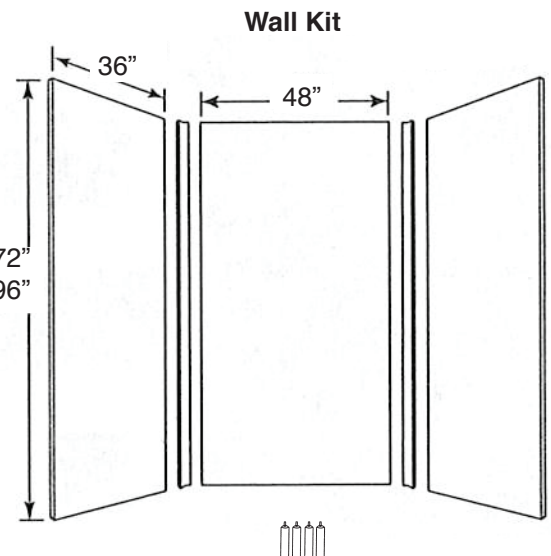

FEATURES

- 48" x 36" Shower Walls with a realistic 4" x 8" subway tile pattern for new or existing construction. Saramar® has the realistic look of tile without the maintenance of grout.
- Thick 1/4" compression molded solid surface material for superior strength, beauty and easy cleaning. Surface will not support bacteria growth.
- Easier to install than tile. Walls glue right over existing surface. Walls are trimmable for custom fit.
- SWK Wall Kits include three wall panels, two color coordinated inside corner trim pieces, wall panel 100% silicone adhesive and interior sealing silicone. Available in 72" and 96" panel height.
- Saramar® solid surface material has color all the way through for a renewable surface.
- 10 Year Limited Residential Warranty / 3 Year Commercial Warranty

COLORS

- 3 Classic and 3 Marble colors.

OPTIONS

- Storage pods, grab bars, storage shelves, flat inside corner molding, and outside corner trims.

Specified Model

	SIZE	MODEL NO.	DESCRIPTION	Width	Depth	Height
SHOWER WALL KITS						
<input type="checkbox"/>	48" x 36" x 72"	SWK483672	Shower Wall Kit	48"	36"	72"
<input type="checkbox"/>	48" x 36" x 96"	SWK483696	Shower Wall Kit	48"	36"	96"
SHOWER WALL PANELS (only)						
<input type="checkbox"/>	48" x 96"	SW4896	Shower Wall	48"		96"
<input type="checkbox"/>	36" x 96"	SW3696	Shower Wall	36"		96"

48" x 36" shower walls SWK4836

	MODEL NO	DESCRIPTION
A	SWK483672	Back Wall (1 panel)
B	or	Left End Wall (1 panel)
C	SWK483696	Right End Wall (1 panel)
D		Inside Corner Trim (2 pcs.)

OPTIONS: STORAGE PODS

Available for on-site installation. Must be ordered separately.

STH1414 and STV15814-SS27

STH Horizontal Storage Pods
Horizontal Pods are designed to run the entire length of the shower in 60", 48" or 36" sizes