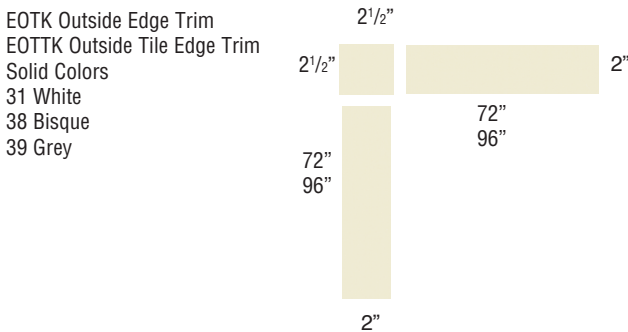

Solid Surface Trim Kits