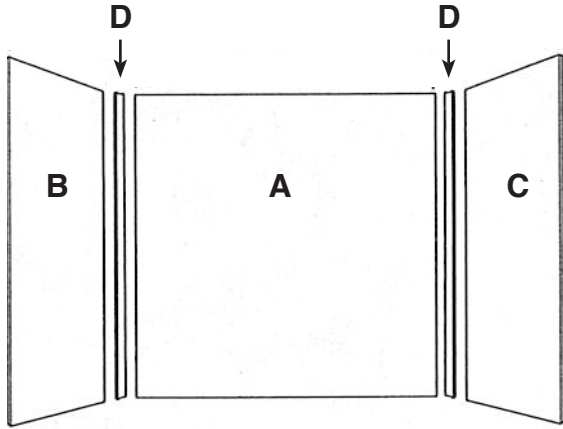

COLORS

- 3 Classic and 3 Marble colors.

OPTIONS

- Storage pods, grab bars, storage shelves, flat inside corner molding, and outside corner trims.

Specified Model

	SIZE	MODEL NO.	DESCRIPTION	Width	Depth	Height
SHOWER WALL KITS						
<input type="checkbox"/>	48" x 36" x 72"	SWK483672	Shower Wall Kit	48"	36"	72"
<input type="checkbox"/>	48" x 36" x 96"	SWK483696	Shower Wall Kit	48"	36"	96"
SHOWER WALL PANELS (only)						
<input type="checkbox"/>	48" x 96"	SW4896	Shower Wall	48"		96"
<input type="checkbox"/>	36" x 96"	SW3696	Shower Wall	36"		96"

48" x 36" shower walls SWK4836

	MODEL NO	DESCRIPTION
A	SWK483672	Back Wall (1 panel)
B	or	Left End Wall (1 panel)
C	SWK483696	Right End Wall (1 panel)
D		Inside Corner Trim (2 pcs.)

OPTIONS: STORAGE PODS