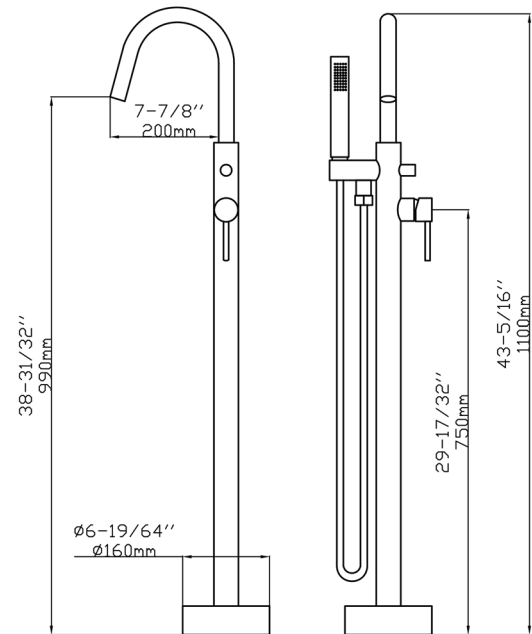

**Features**

- Solid brass body
- Ceramic disc cartridge
- Single lever handle
- Swivel tub spout
- Floor mount
- Brass handshower with 59" stainless steel spiral hose
- Handshower spray setting: full body spray
- Includes floor mount tub filler rough-in valve with solid brass body
- Handshower is limited to 2.5 gpm (9.5L/min) @ 80 psi
- Bathtub spout minimum 2.4 gpm (9.0L/min) @ 20 psi

**Warranty**

- Lifetime Limited Warranty for residential use
- 5 Year Limited Warranty for commercial use

**Specified Model**

Model	<b>T4200</b>
Tub Filler Height	43 <sup>5</sup> / <sub>16</sub> " (1100 mm)
Spout Reach	7 <sup>7</sup> / <sub>8</sub> " (200 mm)
Floor to Spout	38 <sup>31</sup> / <sub>32</sub> " (990 mm)
Flow Rate	2.5 gpm max (9.5L/min) @ 80 psi
Shipping Weight	26 lbs.
Material	brass construction
Valve Type	single function
Installation	floor mount

**To Be Specified:**

	Finish
<input type="checkbox"/>	<b>PC</b> Polished Chrome
<input type="checkbox"/>	<b>BN</b> Brushed Nickel

**Codes/Standards**

Certified to CUPC  
ADA compliant for lever handle

**Notes**