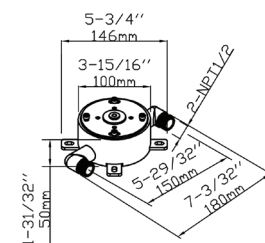

Codes/Standards

Certified to CUPC
ADA compliant for lever handle

Notes

Install this product according to the installation instructions.