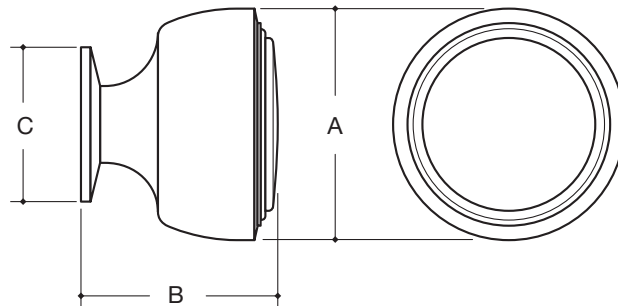

WATER STREET

LAKWOOD NEW YORK

		A	B	C
8435	KNOB	1-1/4"	1-1/8"	13/16"
8369	KNOB	1-1/2"	1-9/32"	1"

Hand hammering or custom engraving available.
Made to order with standard lead time of 2 - 4 weeks, dependent on finish selected.
Expediting availability determined by the production levels at the time of order. Upcharge applies.
Items that are available for Quick Ship will ship within 24 hours.