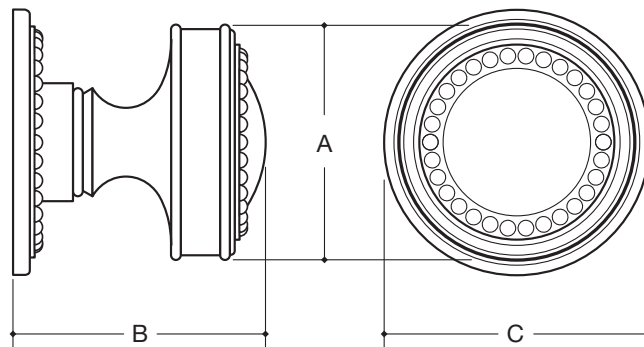

WATER STREET

LAKWOOD NEW YORK

		A	B	C
8442 W/ 4343	KNOB & BACK PLATE	1-1/4"	1-13/32"	1-7/16"
8443 W/ 4344	KNOB & BACK PLATE	1-1/2"	1-21/32"	1-11/16"

Made to order with standard lead time of 2 - 4 weeks, dependent on finish selected.
Expediting availability determined by the production levels at the time of order. Upcharge applies.
Items that are available for Quick Ship will ship within 24 hours.