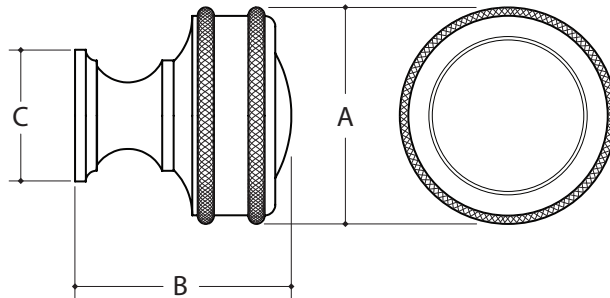

WATER STREET

LAKWOOD NEW YORK

PORT ROYAL

	A	B	C
8531D DIAMOND KNOB	1-1/4"	1-1/4"	3/4"
8532D DIAMOND KNOB	1-1/2"	1-1/2"	29/32"

Hand hammering available.
Made to order with standard lead time of 2 - 4 weeks, dependent on finish selected.
Expediting availability determined by the production levels at the time of order. Upcharge applies.
Items that are available for Quick Ship will ship within 24 hours.