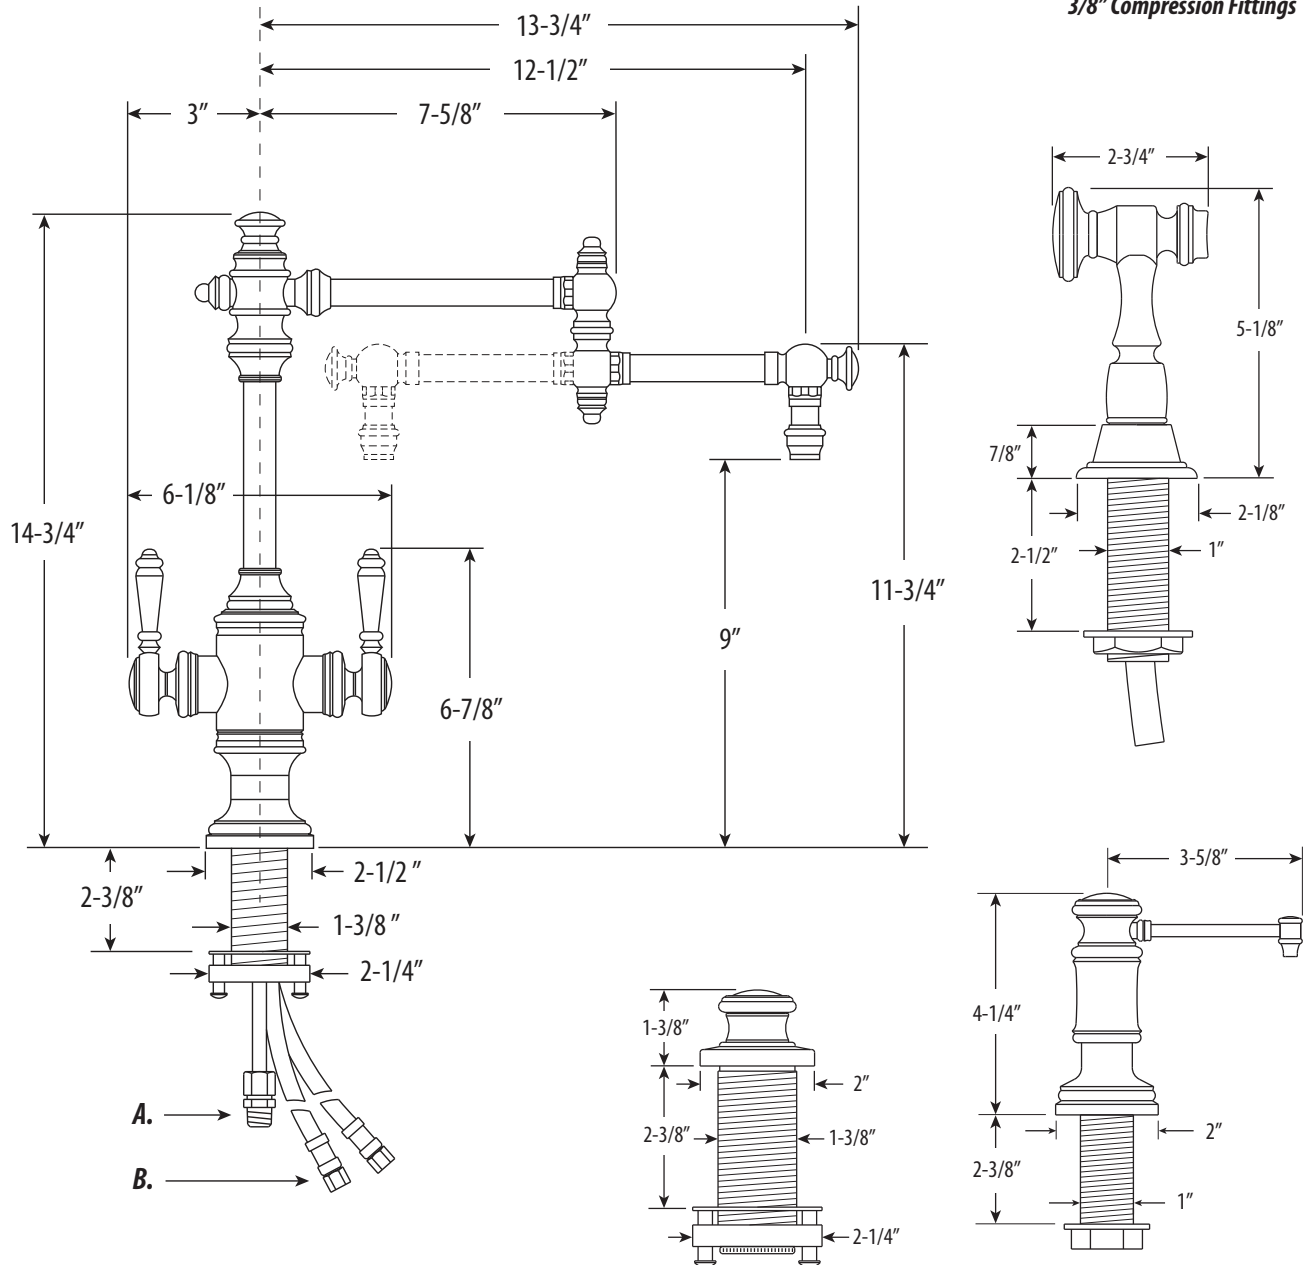

TOWSON TWO HANDLE KITCHEN FAUCET / 12" SPOUT / 3PC. SUITE

8010-12-3

- MAX COUNTER THICKNESS 2-3/8"
- MINIMUM INSTALL HOLE SIZE 1-1/2"

- A. Side Spray Connection with 1/4" NPT Pipe Fitting
- B. Supply Hoses - 20" Long with 3/8" Compression Fittings

DIMENSIONS MAY VARY AND ARE SUBJECT TO CHANGE. NO RESPONSIBILITY IS ASSUMED FOR USE OF SUPERCEDED OR VOIDED DATA