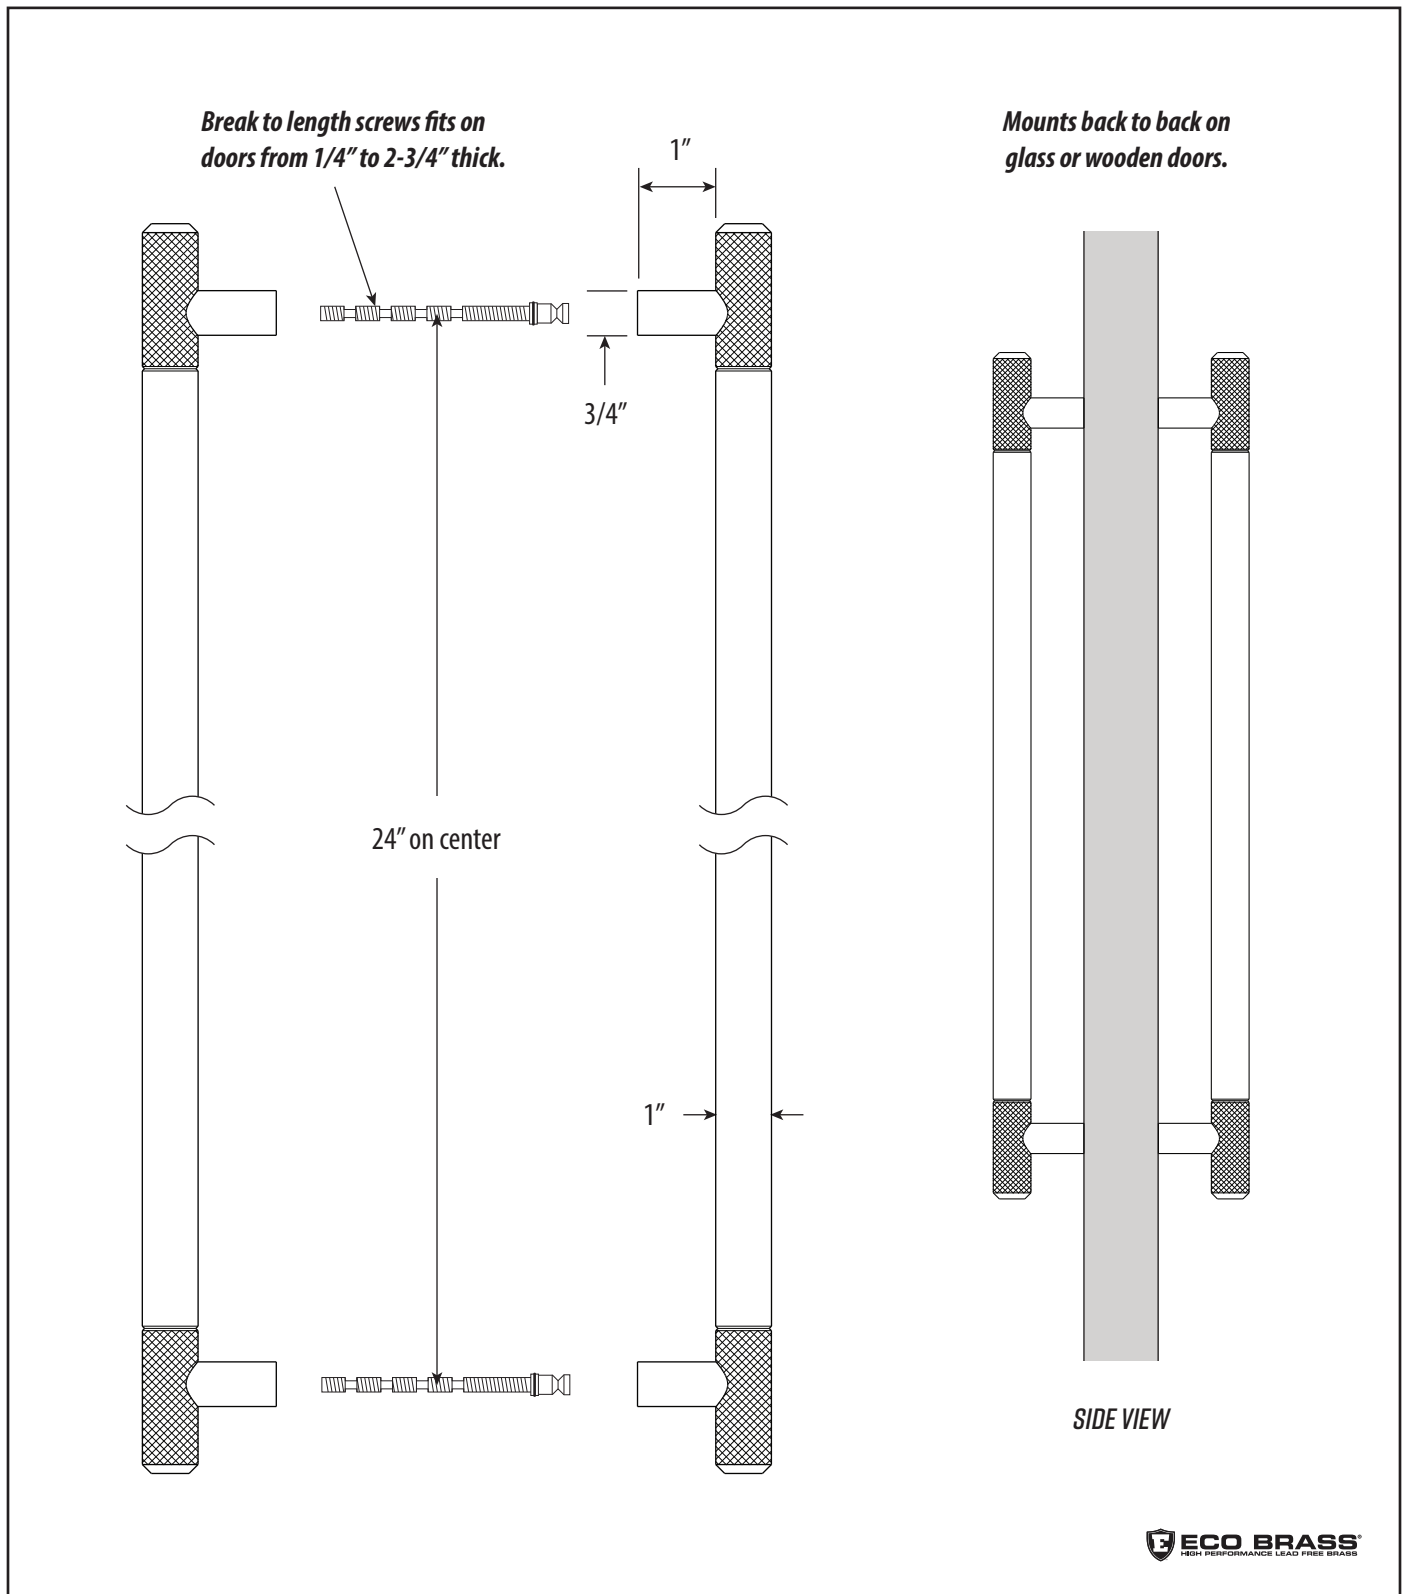

MODERN INDUSTRIAL 24" DOOR PULLS / 2 PULLS BACK TO BACK

HMP-2400B

DIMENSIONS MAY VARY AND ARE SUBJECT TO CHANGE. NO RESPONSIBILITY IS ASSUMED FOR USE OF SUPERCEDED OR VOIDED DATA