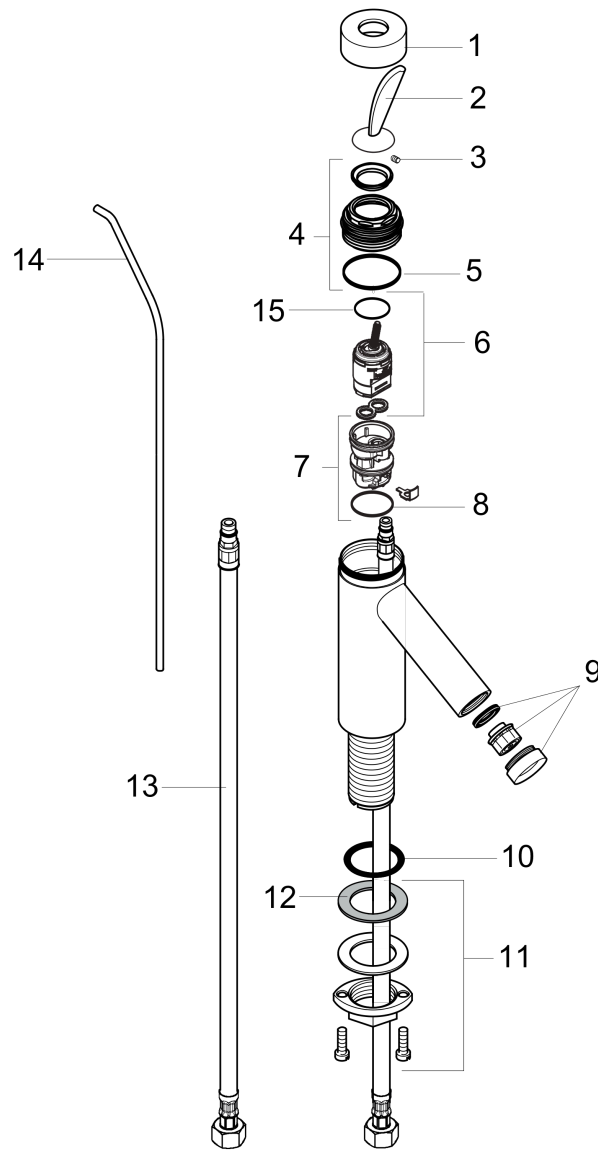

**Item details**

List Price \$ 1,332.00

**Technology**

**Compliance / Sustainability**

**Product image**

**Scale drawing**

**AXOR Starck Classic**  
**Single-Hole Faucet 70 with Pop-Up Drain, 1.2 GPM**  
 Finish: brushed nickel Part no. : 10010821

Exploded drawing

Year of production: >07/16

**AXOR Starck Classic**  
**Single-Hole Faucet 70 with Pop-Up Drain, 1.2 GPM**  
 Finish: **brushed nickel** Part no. : **10010821**

**Spare parts list**

Year of production: >07/16

| Pos. | Description                       | Part no. | Price | PU |
|------|-----------------------------------|----------|-------|----|
| 1    | flange                            | 96427820 | -     | 1  |
| 2    | handle                            | 10090820 | -     | 1  |
| 3    | hollow set screw M4x6             | 97767000 | -     | 1  |
| 4    | nut                               | 97157000 | -     | 1  |
| 5    | O-Ring 30x2                       | 98186000 | -     | 1  |
| 6    | cartridge, assy                   | 96339000 | -     | 1  |
| 7    | adapter for cartridge             | 97396000 | -     | 1  |
| 8    | O-ring 26x2                       | 98147000 | -     | 1  |
| 9    | aerator M24x1 (4,5 l/min)         | 92812820 | -     | 1  |
| 10   | O-ring 34x4                       | 98155000 | -     | 1  |
| 11   | fixing set (Ø 32)                 | 13961000 | -     | 1  |
| 12   | lever collar                      | 97548000 | -     | 1  |
| 13   | connection hose 18½" M8x0,75 3/8" | 96321001 | -     | 1  |
| 14   | pop up rod                        | 94006820 | -     | 1  |
| a    | service tool                      | 98755000 | -     | 1  |
| b    | pop up waste                      | 88509820 | -     | 1  |