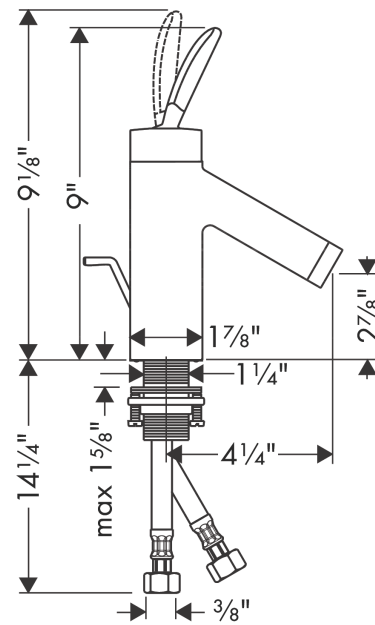

Scale drawing