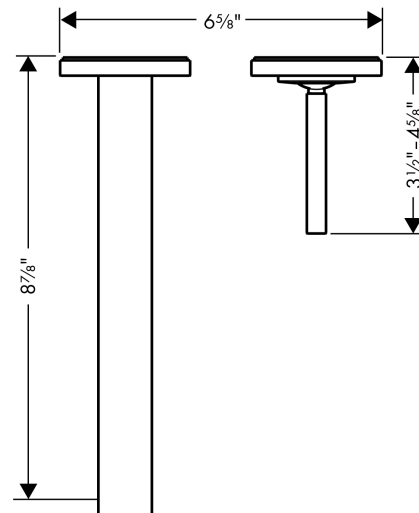

AXOR Citterio
Wall-Mounted Single-Handle Faucet, 1.2 GPM, without Pop-up Drain
 Finish: **chrome** Part no. : **39116001**

Description

Features

- Handle variant: pin
- Spray modes: aerated spray
- Max. flow: 1.2 GPM (4.5 L/Min)
- Ceramic cartridge

Item details

List Price \$ 1,014.00

Technology

Compliance / Sustainability

Product image

Scale drawing

AXOR Citterio
Wall-Mounted Single-Handle Faucet, 1.2 GPM, without Pop-up Drain
 Finish: **chrome** Part no. : **39116001**

Exploded drawing

Year of production: >07/16

AXOR Citterio
Wall-Mounted Single-Handle Faucet, 1.2 GPM, without Pop-up Drain
 Finish: **chrome** Part no. : **39116001**

Spare parts list

Year of production: >07/16

Pos.	Description	Part no.	Price	PU
1	flange	96908000	-	1
2	handle	39092000	-	1
3	escutcheon for handle	96909000	-	1
4	washer	97600000	-	1
5	nut	95645000	-	1
6	cartridge, assy	96339000	-	1
7	adapter for cartridge	95644000	-	1
8	fixing set	97971000	-	1
9	aerator M24x1 (4,5 l/min)	92877000	-	1
10	spout 220 mm	97239000	-	1
11	hollow set screw M4x6	97767000	-	1
12	escutcheon	98720000	-	1
13	connecting thread G½	97228000	-	1
14	conversion kit	95643000	-	1
a	extension set 25 mm for 13622180	31971000	-	1
b	base body	13622181	-	1
c	Grease	90920000	-	1