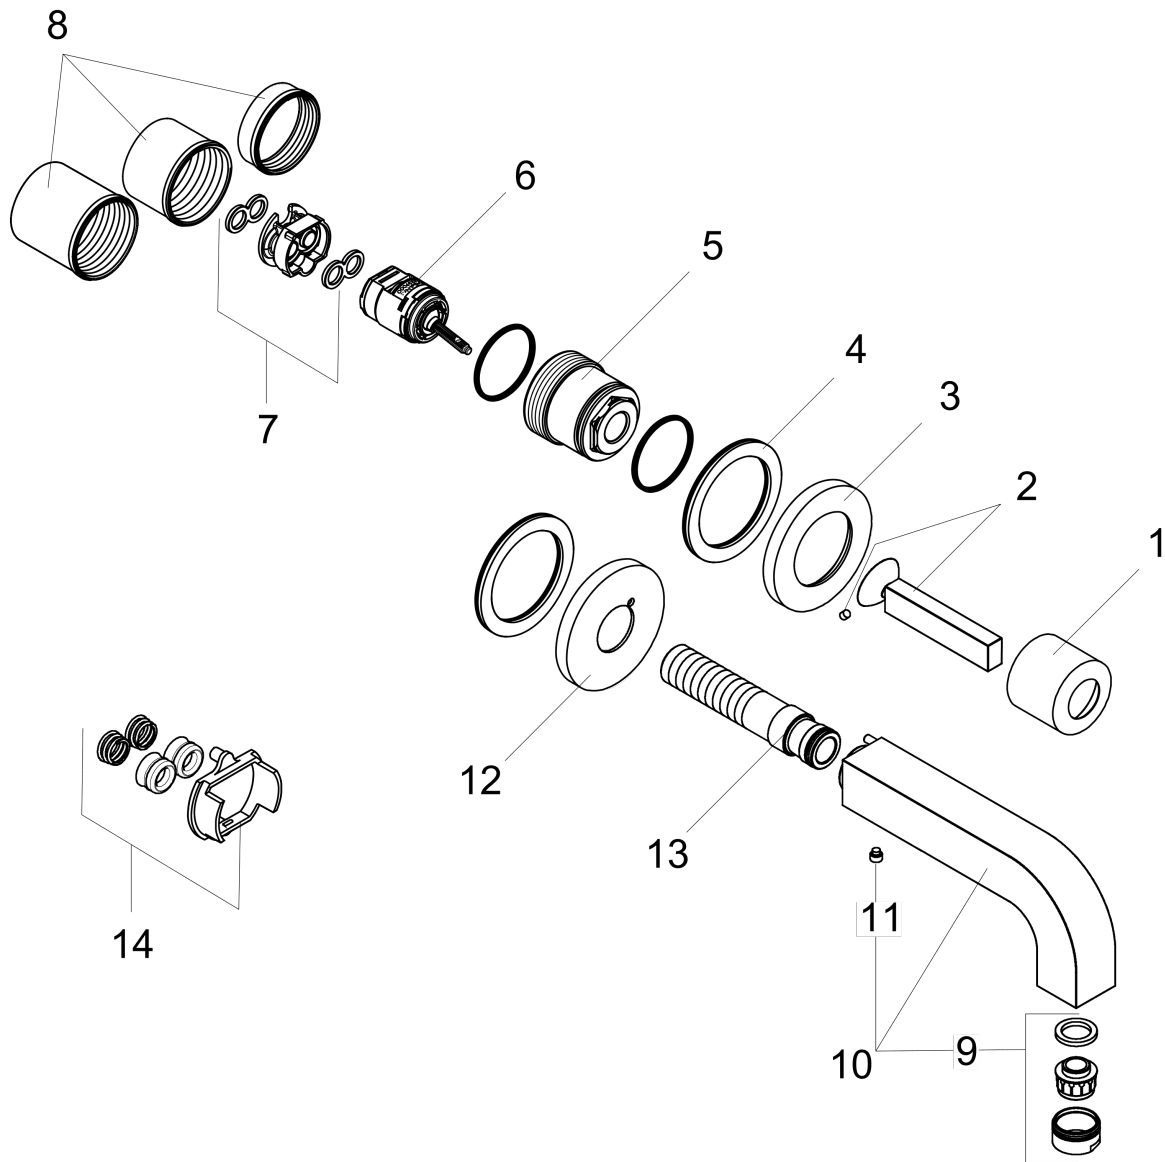

AXOR Citterio
Wall-Mounted Single-Handle Faucet, 1.2 GPM, without Pop-up Drain
 Finish: **chrome** Part no. : **39116001**

Description

Features

- Handle variant: pin
- Spray modes: aerated spray
- Max. flow: 1.2 GPM (4.5 L/Min)
- Ceramic cartridge

Item details

List Price \$ 1,014.00

Technology

Compliance / Sustainability

Product image

Scale drawing

AXOR Citterio
Wall-Mounted Single-Handle Faucet, 1.2 GPM, without Pop-up Drain
 Finish: **chrome** Part no. : **39116001**

Exploded drawing

Year of production: >07/16

AXOR Citterio
Wall-Mounted Single-Handle Faucet, 1.2 GPM, without Pop-up Drain
 Finish: **chrome** Part no. : **39116001**

Spare parts list

Year of production: >07/16

Pos.	Description	Part no.	Price	PU
1	flange	96908000	-	1
2	handle	39092000	-	1
3	escutcheon for handle	96909000	-	1
4	washer	97600000	-	1
5	nut	95645000	-	1
6	cartridge, assy	96339000	-	1
7	adapter for cartridge	95644000	-	1
8	fixing set	97971000	-	1
9	aerator M24x1 (4,5 l/min)	92877000	-	1
10	spout 220 mm	97239000	-	1
11	hollow set screw M4x6	97767000	-	1
12	escutcheon	98720000	-	1
13	connecting thread G½	97228000	-	1
14	conversion kit	95643000	-	1
a	extension set 25 mm for 13622180	31971000	-	1
b	base body	13622181	-	1
c	Grease	90920000	-	1