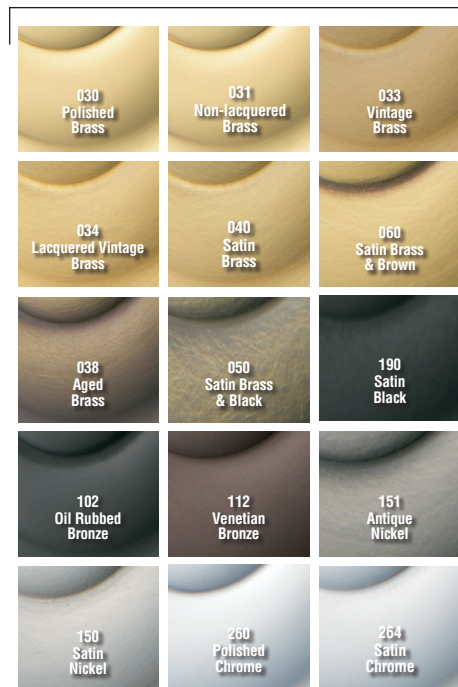

BALDWIN®

6567 - TRENTON ESTATE HANDLESET

SPECIFICATIONS

- > Certified by Underwriters Laboratories (UL) for use on fire doors up to three-hour rating
- > U L10C / UBC 7-2 (1997) Positive Pressure Rated, UL10B Pressure Rated
- > Material: Solid Forged Brass

SHOWN WITH KNOB 5015

TIER 1 FINISHES

TIER 2 FINISHES