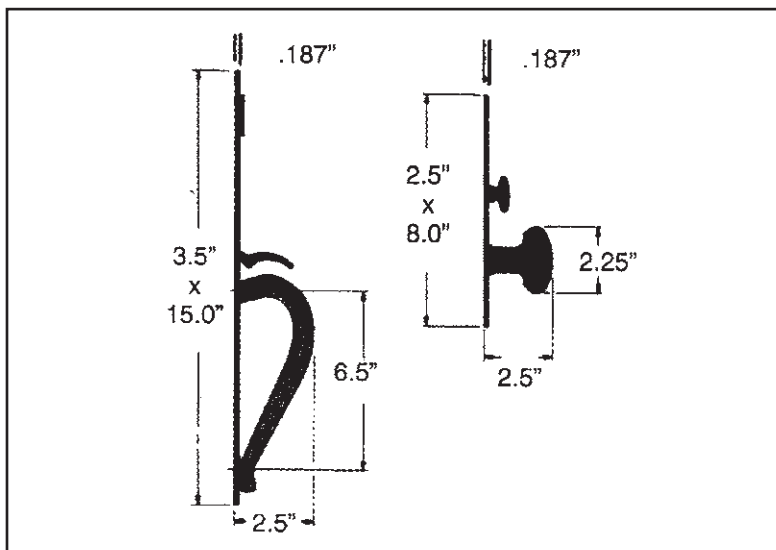

BALDWIN®

6567 - TRENTON ESTATE HANDLESET

SPECIFICATIONS

- > Certified by Underwriters Laboratories (UL) for use on fire doors up to three-hour rating
- > U L10C / UBC 7-2 (1997) Positive Pressure Rated, UL10B Pressure Rated
- > Material: Solid Forged Brass

SHOWN WITH KNOB 5015

TIER 1 FINISHES

TIER 2 FINISHES