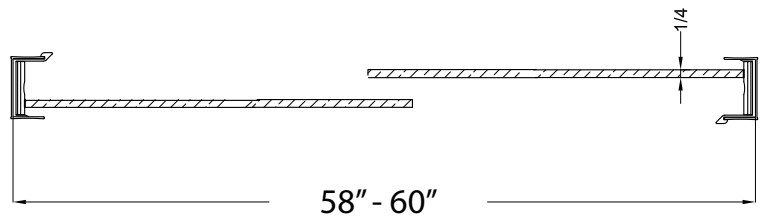

FRAMELESS S-CUT SLIDING SHOWER DOOR

Model# CVSS6072-CS-OR

FITS OPENING 58" TO 60"W X 72"H

- Clear Glass
- Oil Rubbed Bronze Finish
- 1/4" tempered safety glass
- An anodized aluminum frame
- Through-the-glass towel bars and hangers
- An elegantly styled header
- Safe Slider™ clip keeps doors gliding smooth
- Bottom track designed for easy cleaning
- Up to 3/4" adjustment for out of square walls
- Doors are backed by a Limited Lifetime Warranty
- H2OFF® Clean Glass Technology is applied to the insidesurface of the glass
- Backed by a 10-Year Warranty
- WAMM® : We All Make Mistakes ! Program

Clear

Oil Rubbed Bronze

72"

58" - 60"

1/4"