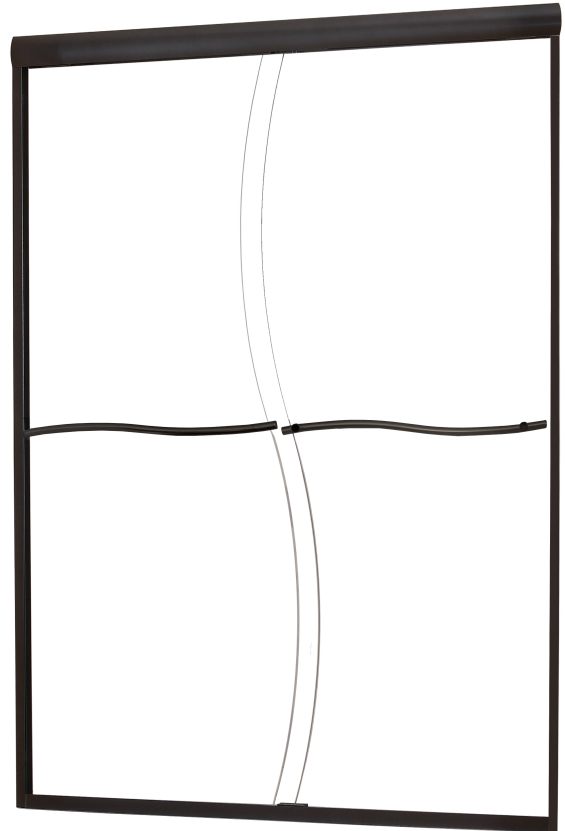

FRAMELESS S-CUT SLIDING SHOWER DOOR

Model# CVSS6072-CS-OR

FITS OPENING 58" TO 60"W X 72"H

- Clear Glass
- Oil Rubbed Bronze Finish
- 1/4" tempered safety glass
- An anodized aluminum frame
- Through-the-glass towel bars and hangers
- An elegantly styled header
- Safe Slider™ clip keeps doors gliding smooth
- Bottom track designed for easy cleaning
- Up to 3/4" adjustment for out of square walls
- Doors are backed by a Limited Lifetime Warranty
- H2OFF® Clean Glass Technology is applied to the insidesurface of the glass
- Backed by a 10-Year Warranty
- WAMM® : We All Make Mistakes ! Program

Clear

Oil Rubbed Bronze

72"

58" - 60"

1/4"