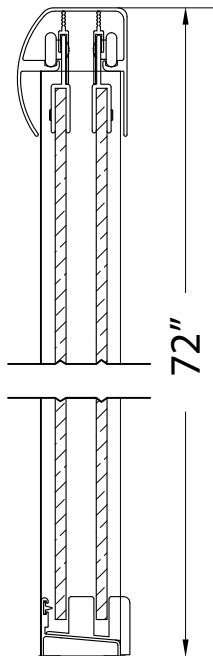

FRAMELESS S-CUT SLIDING SHOWER DOOR

Model# CVSS6072-CS-OR

FITS OPENING 58" TO 60"W X 72"H

- Clear Glass
- Oil Rubbed Bronze Finish
- 1/4" tempered safety glass
- An anodized aluminum frame
- Through-the-glass towel bars and hangers
- An elegantly styled header
- Safe Slider™ clip keeps doors gliding smooth
- Bottom track designed for easy cleaning
- Up to 3/4" adjustment for out of square walls
- Doors are backed by a Limited Lifetime Warranty
- H2OFF® Clean Glass Technology is applied to the insidesurface of the glass
- Backed by a 10-Year Warranty
- WAMM® : We All Make Mistakes ! Program

Clear

Oil Rubbed Bronze

72"

58" - 60"

1/4"