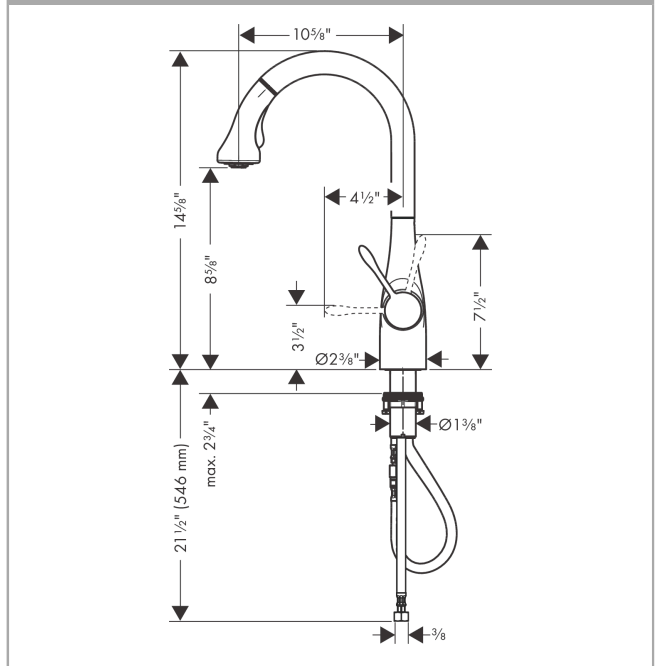

Allegro E Gourmet
HighArc Kitchen Faucet, 2-Spray Pull-Down, 1.75 GPM
 Finish: **chrome** Part no. : **04066000**

Description

Features

- Swivel range 150°
- Aerated spray, needle spray, Shower spray pattern
- Locking spray diverter (reverts to default spray mode upon valve closing)
- MagFit magnetic sprayhead docking
- Deck mounted
- Max. flow: 1.75 GPM (6.6 L/Min)
- Ceramic cartridge
- 3/8" connections
- Integrated double backflow prevention
- Extension length up to 19 5/8" (50cm)
- Single lever kitchen mixer, connection hoses, Fastening set, Assembly instructions, Single lever kitchen mixer, connection hoses, Fastening set, Assembly instructions

Item details

List Price \$ 991.00

Technology

Compliance / Sustainability

Product image

Scale drawing

Allegro E Gourmet
HighArc Kitchen Faucet, 2-Spray Pull-Down, 1.75 GPM
 Finish: **chrome** Part no. : **04066000**

Exploded drawing

Year of production: >11/20

Allegro E Gourmet
HighArc Kitchen Faucet, 2-Spray Pull-Down, 1.75 GPM
 Finish: **chrome** Part no. : **04066000**

Spare parts list

Year of production: >11/20

Pos.	Description	Part no.	Price	PU
1	handle	98597001	-	1
2	screw cover	88655000	-	1
3	flange	96468000	-	1
4	nut	96461000	-	1
5	cartridge, assy	92730000	-	1
6	locking screw for handle	95140000	-	1
7	seal	95008000	-	1
8	filter	97735000	-	1
9	handspray	98599001	-	1
10	set of non return valves DW 15	97350000	-	1
11	non return valve	93218000	-	1
12	hose 1,50 m	88624000	-	1
13	connection hose 35½" M8x0,75 3/8"	96316001	-	1
14	fixing set (Ø 34)	95049000	-	1
15	connection hose 600 mm M10x1	95561000	-	1
a	insert for spout	92759000	-	1
b	weight	98551000	-	1
c	escutcheon	14019001	-	1