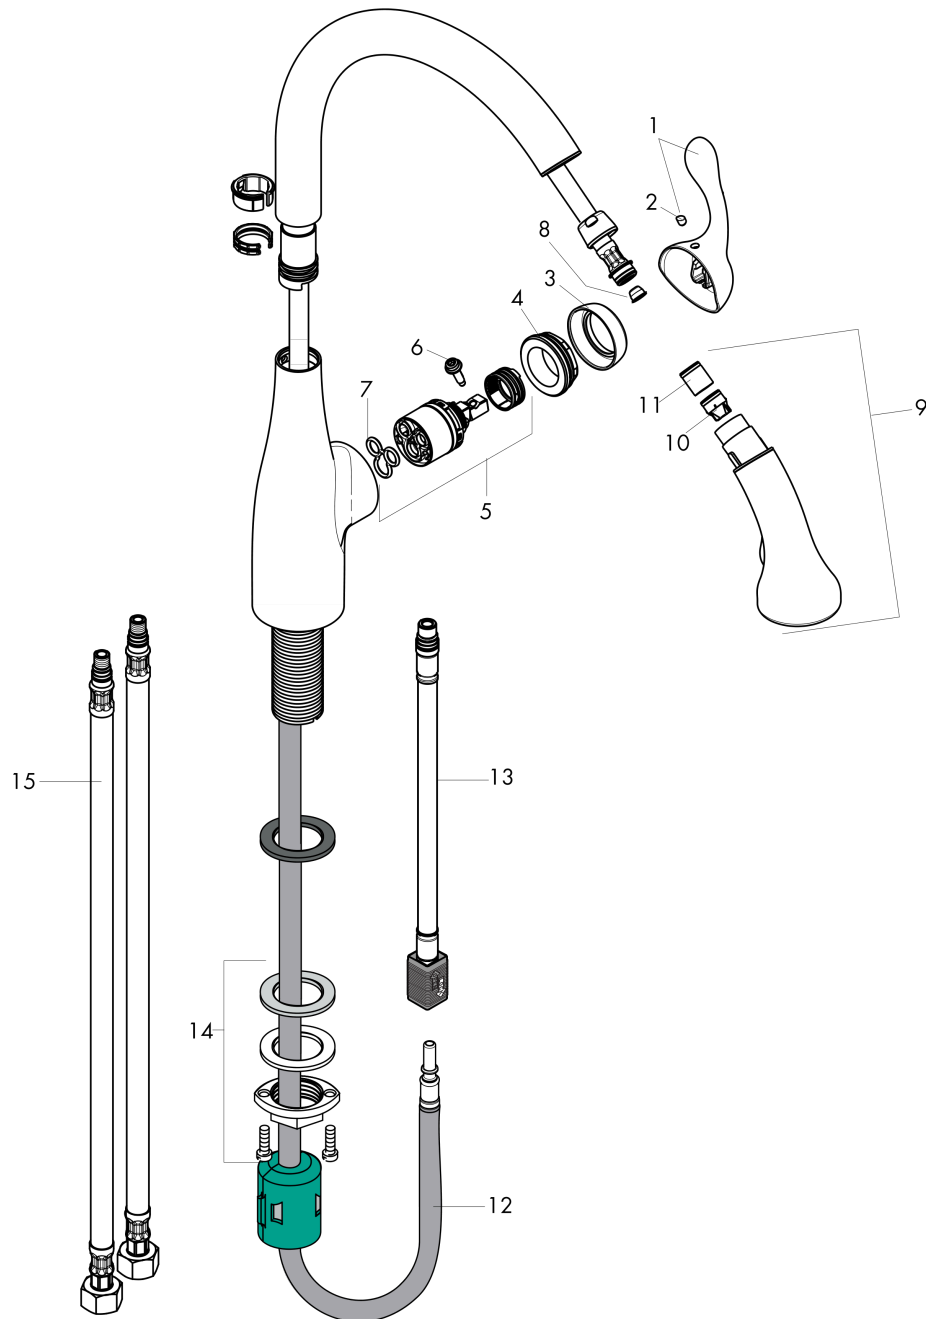

Allegro E Gourmet
HighArc Kitchen Faucet, 2-Spray Pull-Down, 1.75 GPM
 Finish: **chrome** Part no. : **04066000**

Description

Features

- Swivel range 150°
- Aerated spray, needle spray, Shower spray pattern
- Locking spray diverter (reverts to default spray mode upon valve closing)
- MagFit magnetic sprayhead docking
- Deck mounted
- Max. flow: 1.75 GPM (6.6 L/Min)
- Ceramic cartridge
- 3/8" connections
- Integrated double backflow prevention
- Extension length up to 19 5/8" (50cm)
- Single lever kitchen mixer, connection hoses, Fastening set, Assembly instructions, Single lever kitchen mixer, connection hoses, Fastening set, Assembly instructions

Item details

List Price \$ 991.00

Technology

Compliance / Sustainability

Product image

Scale drawing

Allegro E Gourmet
HighArc Kitchen Faucet, 2-Spray Pull-Down, 1.75 GPM
 Finish: **chrome** Part no. : **04066000**

Exploded drawing

Year of production: >11/20

Allegro E Gourmet
HighArc Kitchen Faucet, 2-Spray Pull-Down, 1.75 GPM
 Finish: **chrome** Part no. : **04066000**

Spare parts list

Year of production: >11/20

Pos.	Description	Part no.	Price	PU
1	handle	98597001	-	1
2	screw cover	88655000	-	1
3	flange	96468000	-	1
4	nut	96461000	-	1
5	cartridge, assy	92730000	-	1
6	locking screw for handle	95140000	-	1
7	seal	95008000	-	1
8	filter	97735000	-	1
9	handspray	98599001	-	1
10	set of non return valves DW 15	97350000	-	1
11	non return valve	93218000	-	1
12	hose 1,50 m	88624000	-	1
13	connection hose 35½" M8x0,75 3/8"	96316001	-	1
14	fixing set (Ø 34)	95049000	-	1
15	connection hose 600 mm M10x1	95561000	-	1
a	insert for spout	92759000	-	1
b	weight	98551000	-	1
c	escutcheon	14019001	-	1