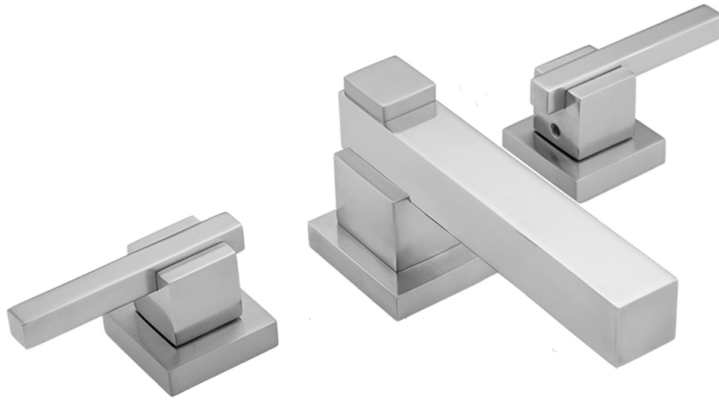

CUBIX® Faucet with CUBIX® Lever Handles- 1.2 GPM

Model #: 3204-1.2-

FEATURES:

- All brass 8" - 12" widespread faucet includes brass pop-up drain with overflow
- 1/4 turn ceramic valves
- Stationary Spout
- Available Flow Rates: 1.5, 1.2 & 0.5 GPM. Additional flow rate (aerator) options available. Contact JACLO.
- 5 1/2" spout reach
- Spout Hole Size: 1 5/8" - 2"
- Valve Hole Size: 1 1/8" - 1 5/8"
- ADA Compliant Levers

AVAILABLE FINISHES:

Rose Gold (RG) Europa Bronze (EB) White (WH)
 Sedona Beige (SDB) Tristan Brass (TB)

SPECIFICATION DRAWING:

AVAILABLE HANDLES:

COMPLIANCES:

CEC

Complies with: ASME A112.18.1-2012/CSA B125.1-12