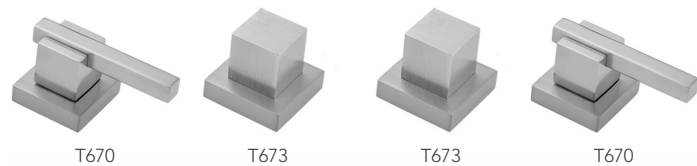

CUBIX® Faucet with CUBIX® Lever Handles- 1.2 GPM

Model #: 3204-1.2-

FEATURES:

- All brass 8" - 12" widespread faucet includes brass pop-up drain with overflow
- 1/4 turn ceramic valves
- Stationary Spout
- Available Flow Rates: 1.5, 1.2 & 0.5 GPM. Additional flow rate (aerator) options available. Contact JACLO.
- 5 1/2" spout reach
- Spout Hole Size: 1 5/8" - 2"
- Valve Hole Size: 1 1/8" - 1 5/8"
- ADA Compliant Levers

AVAILABLE FINISHES:

Rose Gold (RG) Europa Bronze (EB) White (WH)
 Sedona Beige (SDB) Tristan Brass (TB)

SPECIFICATION DRAWING:

AVAILABLE HANDLES:

COMPLIANCES:

CEC

Complies with: ASME A112.18.1-2012/CSA B125.1-12