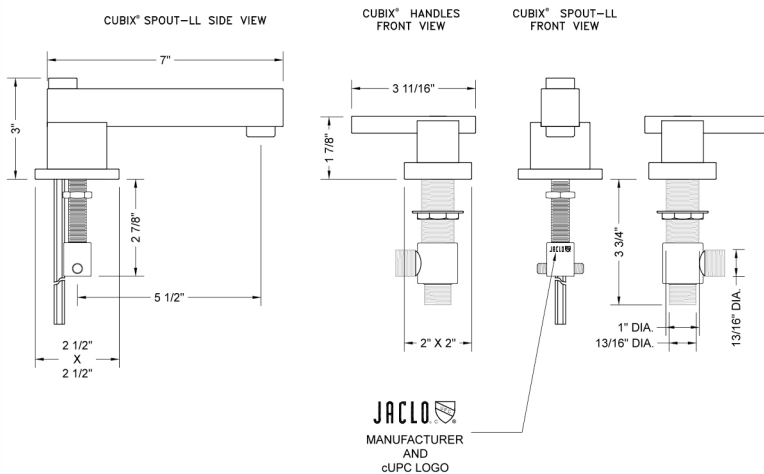

CUBIX® Faucet with CUBIX® Lever Handles- 1.2 GPM

Model #: 3204-1.2-

FEATURES:

- All brass 8" - 12" widespread faucet includes brass pop-up drain with overflow
- 1/4 turn ceramic valves
- Stationary Spout
- Available Flow Rates: 1.5, 1.2 & 0.5 GPM. Additional flow rate (aerator) options available. Contact JACLO.
- 5 1/2" spout reach
- Spout Hole Size: 1 5/8" - 2"
- Valve Hole Size: 1 1/8" - 1 5/8"
- ADA Compliant Levers

AVAILABLE FINISHES:

Rose Gold (RG) Europa Bronze (EB) White (WH)
 Sedona Beige (SDB) Tristan Brass (TB)

SPECIFICATION DRAWING:

AVAILABLE HANDLES:

COMPLIANCES:

CEC

Complies with: ASME A112.18.1-2012/CSA B125.1-12