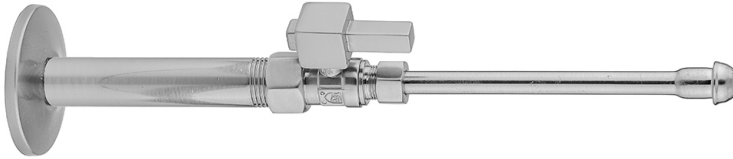

# Quarter Turn Straight Pattern 1/2" IPS x 3/8" O.D. Faucet Supply Kit with Square Lever 20" Supply Tubes, Escutcheons

**Model #: 619-6-62-**

## FEATURES:

- Complete Faucet Supply Kit
- Kit contains:
  - (2) Quarter Turn Straight Pattern 1/2" IPS x 3/8" O.D. Supply Valve with Square Lever Handle P/N 619-6
  - (2) 20" Copper Supply Tubes P/N 662
  - (2) Escutcheons P/N 741 (ULB P/N 6015)
  - (2) 1/2" Brass Nipples P/N 801-12.4

## AVAILABLE FINISHES:

Polished Chrome (PCH)	Satin Chrome (SC)	Bronze Umber (BU)
Satin Nickel (SN)	Pewter (PEW)	Caramel Bronze (CB)
Polished Nickel (PN)	Antique Brass (AB)	Antique Copper (ACU)
Oil-Rubbed Bronze (ORB)	Polished Brass (PB)	Polished Copper (PCU)
Vintage Bronze (VB)	Satin Brass (SB)	Matte Black (MBK)
Satin Gold (SG)	Polished Gold (PG)	Black Nickel (BKN)
Bombay Gold (BG)	Jewelers Gold (JG)	Europa Bronze (EB)
White (WH)	Sedona Beige (SDB)	Tristan Brass (TB)
Unlacquered Brass (ULB)	Satin Cooper (SCU)	

## SPECIFICATION DRAWING:

COMPONENTS	
DESCRIPTION	QTY:
STRAIGHT VALVE - SQUARE LEVER HANDLE	2
20" X 3/8" O.D. SUPPLY TUBE	2
2 1/2" SURE GRIP ESCUTCHEON	2
4" NIPPLE	2