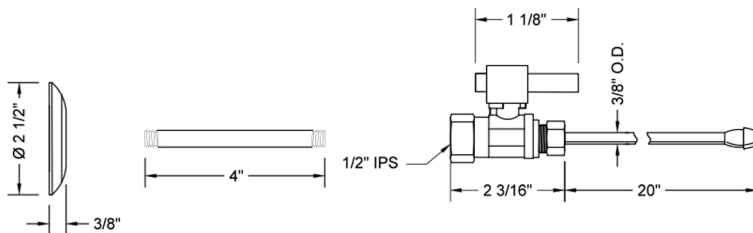

# Quarter Turn Straight Pattern 1/2" IPS x 3/8" O.D. Faucet Supply Kit with Square Lever 20" Supply Tubes, Escutcheons

**Model #: 619-6-62-**

## FEATURES:

- Complete Faucet Supply Kit
- Kit contains:
  - (2) Quarter Turn Straight Pattern 1/2" IPS x 3/8" O.D. Supply Valve with Square Lever Handle P/N 619-6
  - (2) 20" Copper Supply Tubes P/N 662
  - (2) Escutcheons P/N 741 (ULB P/N 6015)
  - (2) 1/2" Brass Nipples P/N 801-12.4

## SPECIFICATION DRAWING:

COMPONENTS	
DESCRIPTION	QTY:
STRAIGHT VALVE - SQUARE LEVER HANDLE	2
20" X 3/8" O.D. SUPPLY TUBE	2
2 1/2" SURE GRIP ESCUTCHEON	2
4" NIPPLE	2