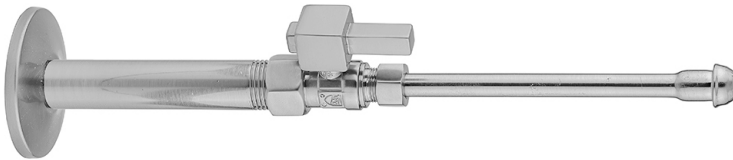

# Quarter Turn Straight Pattern 1/2" IPS x 3/8" O.D. Faucet Supply Kit with Square Lever 20" Supply Tubes, Escutcheons

**Model #: 619-6-62-**

## FEATURES:

- Complete Faucet Supply Kit
- Kit contains:
  - (2) Quarter Turn Straight Pattern 1/2" IPS x 3/8" O.D. Supply Valve with Square Lever Handle P/N 619-6
  - (2) 20" Copper Supply Tubes P/N 662
  - (2) Escutcheons P/N 741 (ULB P/N 6015)
  - (2) 1/2" Brass Nipples P/N 801-12.4

## AVAILABLE FINISHES:

Polished Chrome (PCH)	Satin Chrome (SC)	Bronze Umber (BU)
Satin Nickel (SN)	Pewter (PEW)	Caramel Bronze (CB)
Polished Nickel (PN)	Antique Brass (AB)	Antique Copper (ACU)
Oil-Rubbed Bronze (ORB)	Polished Brass (PB)	Polished Copper (PCU)
Vintage Bronze (VB)	Satin Brass (SB)	Matte Black (MBK)
Satin Gold (SG)	Polished Gold (PG)	Black Nickel (BKN)
Bombay Gold (BG)	Jewelers Gold (JG)	Europa Bronze (EB)
White (WH)	Sedona Beige (SDB)	Tristan Brass (TB)
Unlacquered Brass (ULB)	Satin Cooper (SCU)	

## SPECIFICATION DRAWING:

COMPONENTS	
DESCRIPTION	QTY:
STRAIGHT VALVE - SQUARE LEVER HANDLE	2
20" X 3/8" O.D. SUPPLY TUBE	2
2 1/2" SURE GRIP ESCUTCHEON	2
4" NIPPLE	2