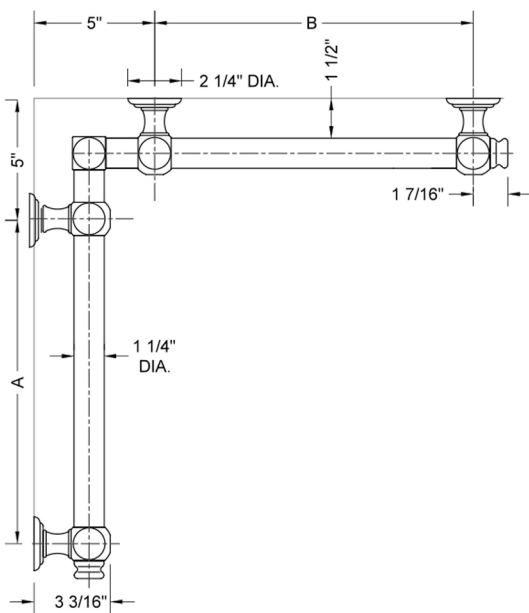

G60 12" x 60" Inside Corner Grab Bar

Model #: G60-12-60-IC-

FEATURES:

- ADA compliant when properly installed
- All brass construction, fully polished & plated
- All grab bars can be custom sized. Contact JACLO for pricing & availability
- Optional handshower sliders and toilet paper/wash cloth holders can be added only upon initial order
- Grab bars over 32" REQUIRE a middle post

SPECIFICATION DRAWING:

BRASS LUXURY GRAB BAR							
PART #	DESCRIPTION	A	B	PART #	DESCRIPTION	A	B
G60-12-12-IC	CENTER OF POST	12"	12"	G60-24-36-IC	CENTER OF POST	24"	36"
G60-12-16-IC	CENTER OF POST	12"	16"	G60-24-48-IC	CENTER OF POST	24"	48"
G60-12-24-IC	CENTER OF POST	12"	24"	G60-24-60-IC	CENTER OF POST	24"	60"
G60-12-32-IC	CENTER OF POST	12"	32"				
				G60-32-32-IC	CENTER OF POST	32"	32"
G60-12-36-IC	CENTER OF POST	12"	36"	G60-32-36-IC	CENTER OF POST	32"	36"
G60-12-48-IC	CENTER OF POST	12"	48"	G60-32-48-IC	CENTER OF POST	32"	48"
G60-12-60-IC	CENTER OF POST	12"	60"	G60-32-60-IC	CENTER OF POST	32"	60"
G60-16-16-IC	CENTER OF POST	16"	16"	G60-36-36-IC	CENTER OF POST	36"	36"
G60-16-24-IC	CENTER OF POST	16"	24"	G60-36-48-IC	CENTER OF POST	36"	48"
G60-16-32-IC	CENTER OF POST	16"	32"	G60-36-60-IC	CENTER OF POST	36"	60"
G60-16-36-IC	CENTER OF POST	16"	36"	G60-48-48-IC	CENTER OF POST	48"	48"
G60-16-48-IC	CENTER OF POST	16"	48"	G60-48-60-IC	CENTER OF POST	48"	60"
G60-16-60-IC	CENTER OF POST	16"	60"				
				G60-60-60-IC	CENTER OF POST	60"	60"
G60-24-24-IC	CENTER OF POST	24"	24"				
G60-24-32-IC	CENTER OF POST	24"	32"				