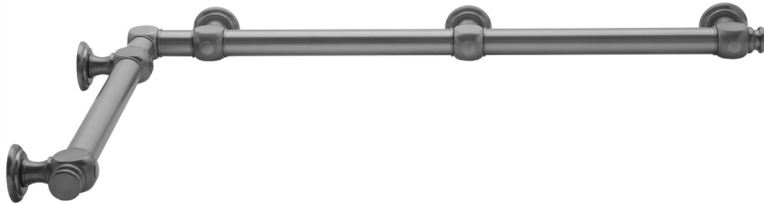

G60 12" x 60" Inside Corner Grab Bar

Model #: G60-12-60-IC-

FEATURES:

- ADA compliant when properly installed
- All brass construction, fully polished & plated
- All grab bars can be custom sized. Contact JACLO for pricing & availability
- Optional handshower sliders and toilet paper/wash cloth holders can be added only upon initial order
- Grab bars over 32" REQUIRE a middle post

AVAILABLE FINISHES:

Polished Chrome (PCH)	Satin Chrome (SC)	Bronze Umber (BU)
Satin Nickel (SN)	Pewter (PEW)	Caramel Bronze (CB)
Polished Nickel (PN)	Antique Brass (AB)	Antique Copper (ACU)
Oil-Rubbed Bronze (ORB)	Polished Brass (PB)	Polished Copper (PCU)
Vintage Bronze (VB)	Satin Brass (SB)	Matte Black (MBK)
Satin Gold (SG)	Polished Gold (PG)	Black Nickel (BKN)
Bombay Gold (BG)	Jewelers Gold (JG)	Europa Bronze (EB)
White (WH)	Sedona Beige (SDB)	Tristan Brass (TB)
Unlacquered Brass (ULB)	Satin Cooper (SCU)	