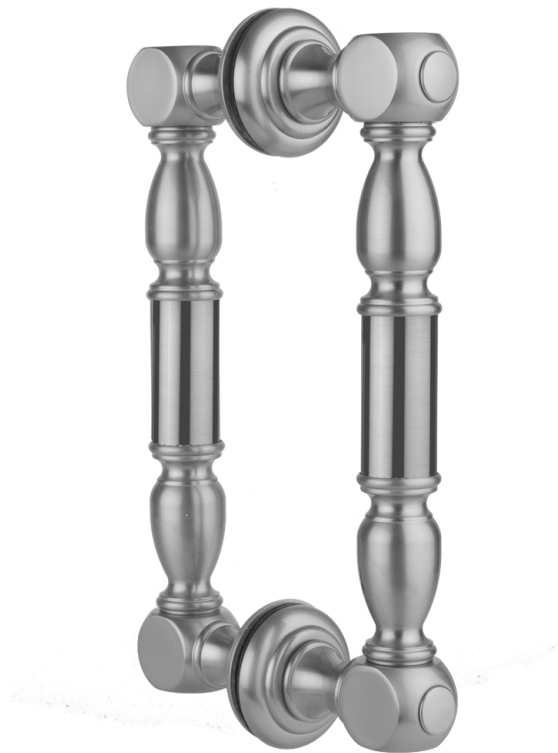

24" H2O Back to Back Shower Door Pull wth Finials

Model #: H20-BB-24-

FEATURES:

- Can be mounted vertically or horizontally
- Can be used as a towel bar when mounted horizontally
- Not to be used as a grab bar
- All brass construction, full polished & plated
- Includes rubber gaskets for glass door installation
- Custom sizes available- Contact JACLO for pricing & availability

AVAILABLE FINISHES:

Polished Chrome (PCH)	Satin Chrome (SC)	Bronze Umber (BU)
Satin Nickel (SN)	Pewter (PEW)	Caramel Bronze (CB)
Polished Nickel (PN)	Antique Brass (AB)	Antique Copper (ACU)
Oil-Rubbed Bronze (ORB)	Polished Brass (PB)	Polished Copper (PCU)
Vintage Bronze (VB)	Satin Brass (SB)	Matte Black (MBK)
Satin Gold (SG)	Polished Gold (PG)	Black Nickel (BKN)
Bombay Gold (BG)	Jewelers Gold (JG)	Europa Bronze (EB)
White (WH)	Sedona Beige (SDB)	Tristan Brass (TB)
Unlacquered Brass (ULB)	Satin Cooper (SCU)	