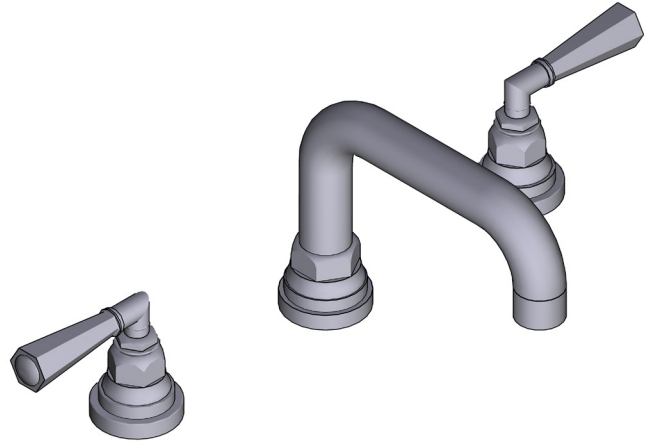

SPECIFICATIONS

DESCRIPTION

- Push drain included with faucet

FLOW

- 1.2 GPM at 60 PSI (CEC Compliant)

WARRANTY

- Most products or parts carry "Limited Warranties" against manufacturing defects. For US customers please visit houseofrohl.com/support and for Canadian customers please visit houseofrohl.ca/support for complete product and finish warranty.

Canadian Customers

ONTARIO
houseofrohl.ca/support
1-800-287-5354

SPÉCIFICATIONS

DESCRIPTION

- Robinet avec bonde à bouton-poussoir incluse

DÉBITS DISPONIBLES

- 1.2 GPM at 60 PSI [CEC Compliant]

GARANTIE

SAN GIOVANNI™ Robinet de lavabo à poignées éloignées et bec en U

MODÈLES : SG09D3LM

For warranty or additional information, contact:

US Customers

U.S.A.
houseofrohl.com/support
1-800-777-9762

QUEBEC / MARITIMES / WESTERN CANADA
QUÉBEC / MARITIMES / OUEST CANADIEN
QUEBEC / MARITIMOS / CANADA OCCIDENTAL
houseofrohl.ca/support
1-866-473-8442