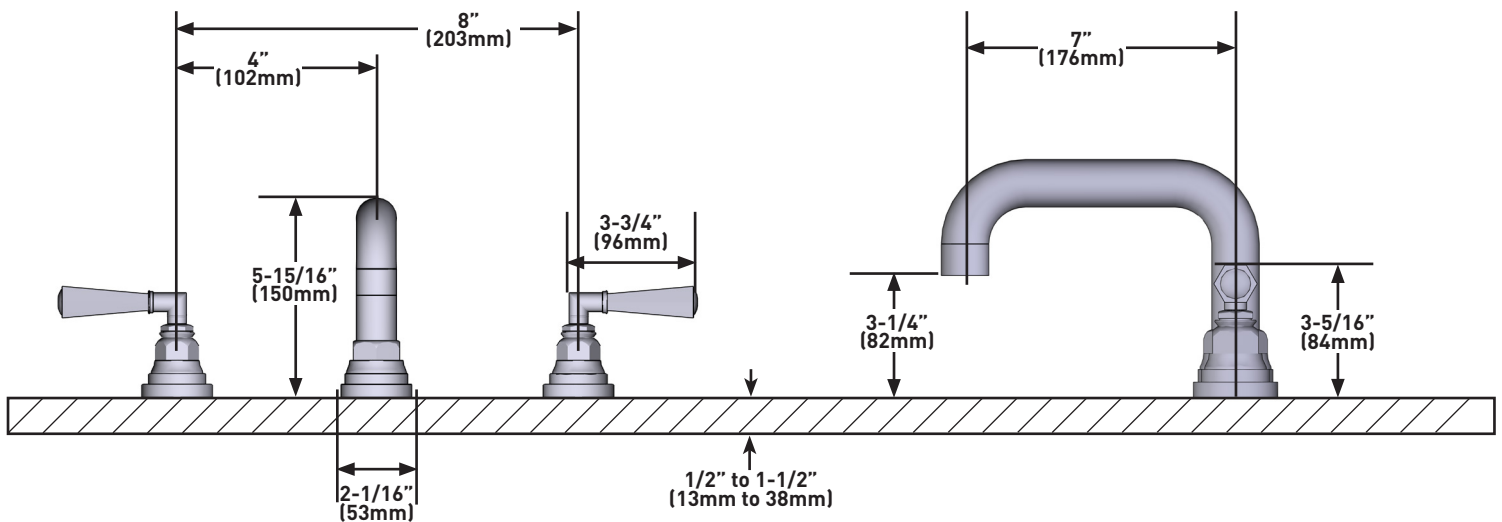

For warranty or additional information, contact:

US Customers

U.S.A.
houseofrohl.com/support
1-800-777-9762

QUEBEC / MARITIMES / WESTERN CANADA
QUÉBEC / MARITIMES / OUEST CANADIEN
QUEBEC / MARITIMOS / CANADA OCCIDENTAL
houseofrohl.ca/support
1-866-473-8442

Canadian Customers

ONTARIO
houseofrohl.ca/support
1-800-287-5354