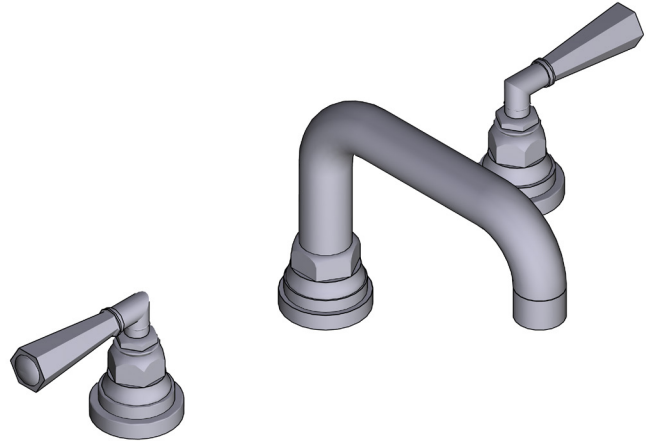

SPECIFICATIONS

DESCRIPTION

- Push drain included with faucet

FLOW

- 1.2 GPM at 60 PSI (CEC Compliant)

WARRANTY

- Most products or parts carry "Limited Warranties" against manufacturing defects. For US customers please visit houseofrohl.com/support and for Canadian customers please visit houseofrohl.ca/support for complete product and finish warranty.

SAN GIOVANNI™ Widespread Lavatory Faucet With U-Spout

MODELS: SG09D3LM

For warranty or additional information, contact:

US Customers

U.S.A.
houseofrohl.com/support
1-800-777-9762

QUEBEC / MARITIMES / WESTERN CANADA
QUÉBEC / MARITIMES / OUEST CANADIEN
QUEBEC / MARITIMOS / CANADA OCCIDENTAL
houseofrohl.ca/support
1-866-473-8442

Canadian Customers

ONTARIO
houseofrohl.ca/support
1-800-287-5354

SPÉCIFICATIONS

DESCRIPTION

- Robinet avec bonde à bouton-poussoir incluse

DÉBITS DISPONIBLES

- 1.2 GPM at 60 PSI [CEC Compliant]

GARANTIE