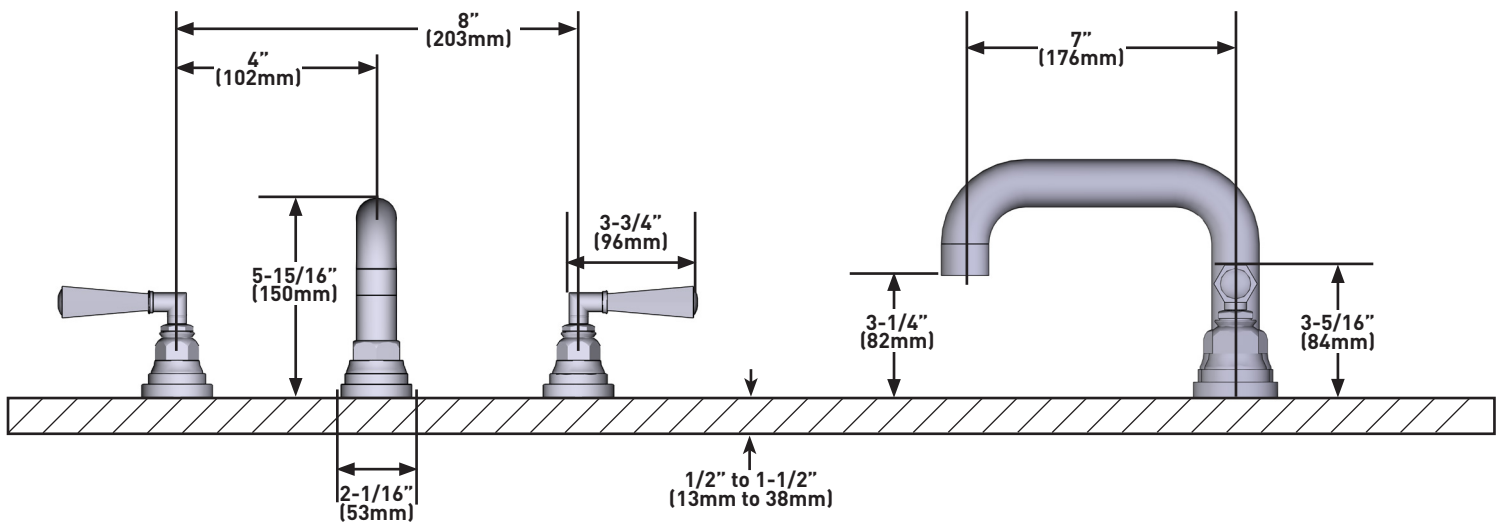

For warranty or additional information, contact:

US Customers

U.S.A.
houseofrohl.com/support
1-800-777-9762

QUEBEC / MARITIMES / WESTERN CANADA
QUÉBEC / MARITIMES / OUEST CANADIEN
QUEBEC / MARITIMOS / CANADA OCCIDENTAL
houseofrohl.ca/support
1-866-473-8442

Canadian Customers

ONTARIO
houseofrohl.ca/support
1-800-287-5354