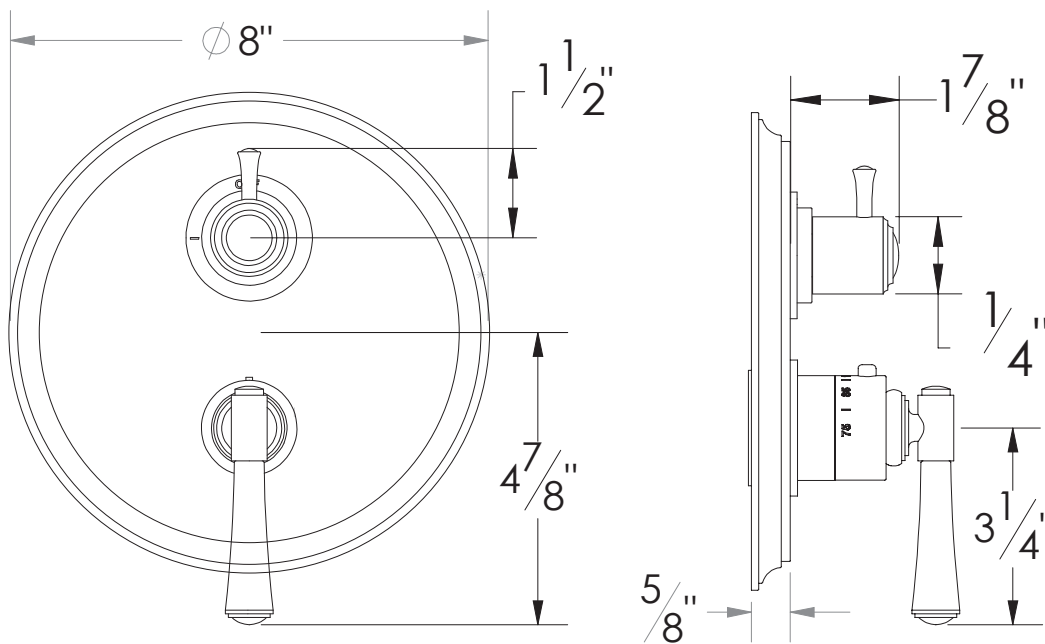

## PRODUCT SPECIFICATION SHEET

#### 1/2" Thermostatic trim with 3-way diverter

- "HA" style handles
- Includes trim plate and handles
- VALVE NOT INCLUDED
- USE TH-8300 VALVE
- Shut-off / diverter for Three Outlets
- For Non-shared application