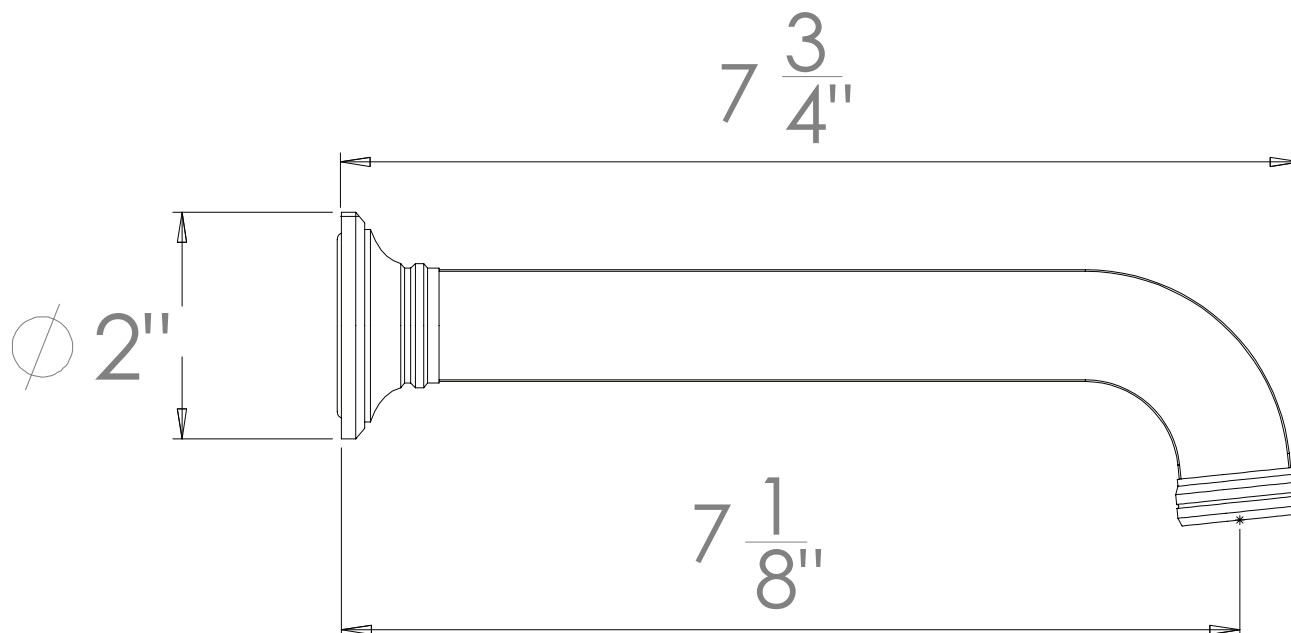

PRODUCT SPECIFICATION SHEET

ITEM # 451810

Tub spout

- 1/2" NPT female connection
- Spout center to wall distance 7-7/8"
- NOT RECOMMENDED TO BE USED IN ROMAN TUB APPLICATION

The measurements shown are for reference only. Products and specifications shown are subject to change without notice.