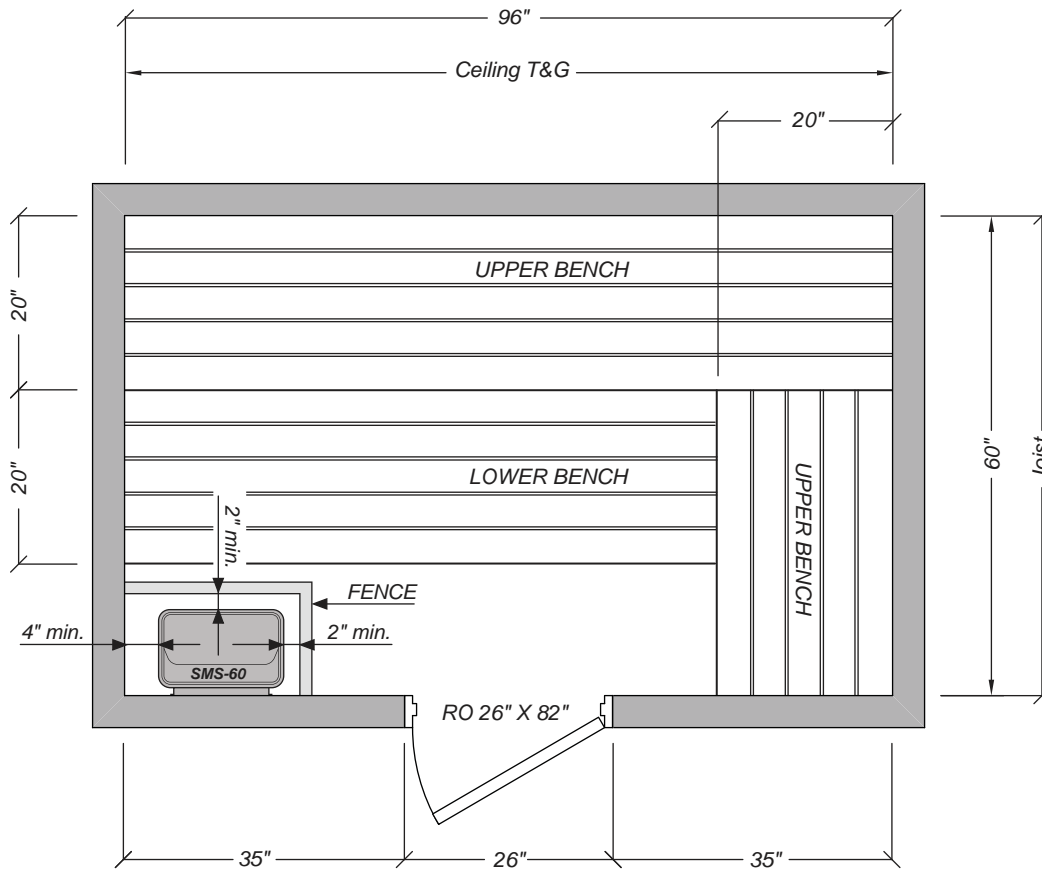

STEAMIST®

Steamist Pre Cut Sauna Room

Model: SMPC-58

CEILING HEIGHT: 84"

NOTE:
Cedar T&G to be applied horizontally.